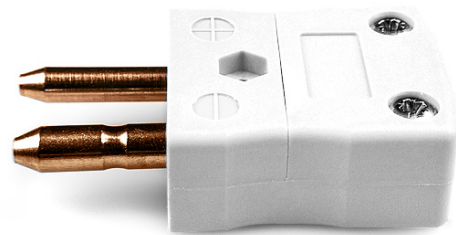

## Standard Thermocouple Connettores Spina FSTC-CU-M Tipo Cu

**Standard in-line Plug**  
(dimensions in mm)

Labfacility are the UK's leading manufacturer of Temperature Sensors, Thermocouple Connectors and associated Temperature Instrumentation and stockings of Thermocouple Cables. The Company has been trading since 1971 and is ISO9001 accredited.

**Cu tipo FSTC-CU-M del connettore termocoppia standard**

I contatti sono fatti da vere leghe Thermocouple. Adatto ad applicazioni industriali

**Indicazioni****Specifications**

<b>Product Code</b>	XE-1670-001
<b>General Description</b>	Contacts are polarised to prevent incorrect connection
<b>Thermocouple Type</b>	IEC, ANSI, JIS Type CU
<b>Connector Type</b>	Plug
<b>Connector Size</b>	Standard
<b>Colour</b>	White
<b>Max. Temperature</b>	220°C
<b>Pins</b>	Solid Round Pins
<b>+Positive Contact</b>	Copper
<b>-Negative Contact</b>	Copper
<b>Standards Met</b>	BS EN 50212:1997. RoHS