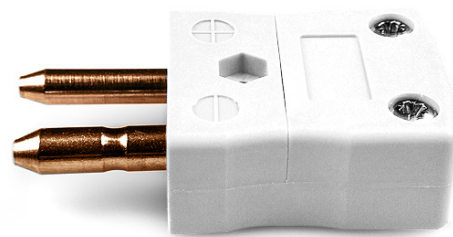

Standard Thermocouple Connettore Spina FSTC-CU-M Tipo Cu

Standard in-line Plug
(dimensions in mm)

Labfacility are the UK's leading manufacturer of Temperature Sensors, Thermocouple Connectors and associated Temperature Instrumentation and stockings of Thermocouple Cables. The Company has been trading since 1971 and is ISO9001 accredited.

Cu tipo FSTC-CU-M del connettore termocoppia standard

I contatti sono fatti da vere leghe Thermocouple. Adatto ad applicazioni industriali

Indicazioni**Specifications**

Product Code	XE-1670-001
General Description	Contacts are polarised to prevent incorrect connection
Thermocouple Type	IEC, ANSI, JIS Type CU
Connector Type	Plug
Connector Size	Standard
Colour	White
Max. Temperature	220°C
Pins	Solid Round Pins
+Positive Contact	Copper
-Negative Contact	Copper
Standards Met	BS EN 50212:1997. RoHS