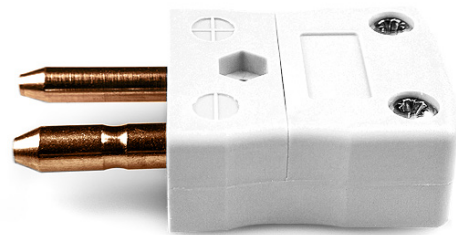

Standard Thermocouple Connettores Spina FSTC-CU-M Tipo Cu

Standard in-line Plug
(dimensions in mm)

Labfacility are the UK's leading manufacturer of Temperature Sensors, Thermocouple Connectors and associated Temperature Instrumentation and stockings of Thermocouple Cables. The Company has been trading since 1971 and is ISO9001 accredited.

Cu tipo FSTC-CU-M del connettore termocoppia standard

I contatti sono fatti da vere leghe Thermocouple. Adatto ad applicazioni industriali

Indicazioni**Specifications**

Product Code	XE-1670-001
General Description	Contacts are polarised to prevent incorrect connection
Thermocouple Type	IEC, ANSI, JIS Type CU
Connector Type	Plug
Connector Size	Standard
Colour	White
Max. Temperature	220°C
Pins	Solid Round Pins
+Positive Contact	Copper
-Negative Contact	Copper
Standards Met	BS EN 50212:1997. RoHS