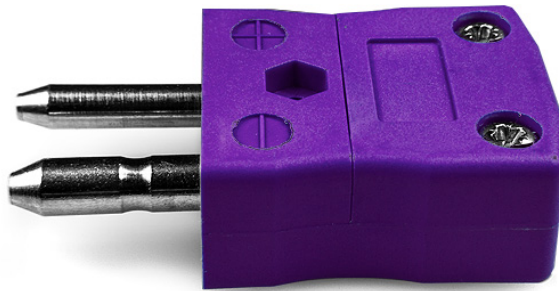

## Connettore termocoppia standard Plug IS-E-M tipo E IEC

**Standard in-line Plug**  
(dimensions in mm)

Labfacility are the UK's leading manufacturer of Temperature Sensors, Thermocouple Connectors and associated Temperature Instrumentation and stockings of Thermocouple Cables. The Company has been trading since 1971 and is ISO9001 accredited.

**Connettore termocoppia standard Plug IS-E-M tipo E IEC**

I contatti sono fatti da vere leghe Thermocouple. Adatto ad applicazioni industriali

**Indicazioni****Specifications**

<b>Product Code</b>	XE-1630-001
<b>General Description</b>	Contacts are polarised to prevent incorrect connection
<b>Thermocouple Type</b>	E IEC
<b>Connector Type</b>	Plug
<b>Connector Size</b>	Standard
<b>Colour</b>	Violet
<b>Max. Temperature</b>	220°C
<b>Pins</b>	Solid Round Pins
<b>+Positive Contact</b>	Nickel Chromium
<b>-Negative Contact</b>	Copper Nickel
<b>Standards Met</b>	BS EN 50212:1997. RoHS