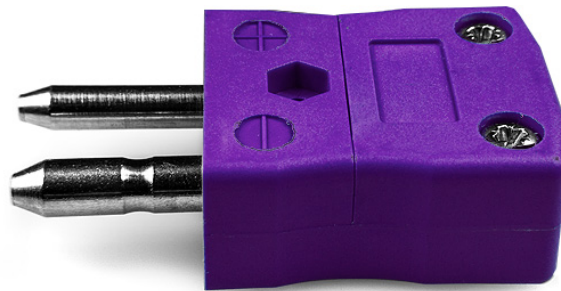

## Connettore termocoppia standard Plug IS-E-M tipo E IEC

**Standard in-line Plug**  
(dimensions in mm)

Labfacility are the UK's leading manufacturer of Temperature Sensors, Thermocouple Connectors and associated Temperature Instrumentation and stockings of Thermocouple Cables. The Company has been trading since 1971 and is ISO9001 accredited.

**Connettore termocoppia standard Plug IS-E-M tipo E IEC**

I contatti sono fatti da vere leghe Thermocouple. Adatto ad applicazioni industriali

**Indicazioni****Specifications**

<b>Product Code</b>	XE-1630-001
<b>General Description</b>	Contacts are polarised to prevent incorrect connection
<b>Thermocouple Type</b>	E IEC
<b>Connector Type</b>	Plug
<b>Connector Size</b>	Standard
<b>Colour</b>	Violet
<b>Max. Temperature</b>	220°C
<b>Pins</b>	Solid Round Pins
<b>+Positive Contact</b>	Nickel Chromium
<b>-Negative Contact</b>	Copper Nickel
<b>Standards Met</b>	BS EN 50212:1997. RoHS