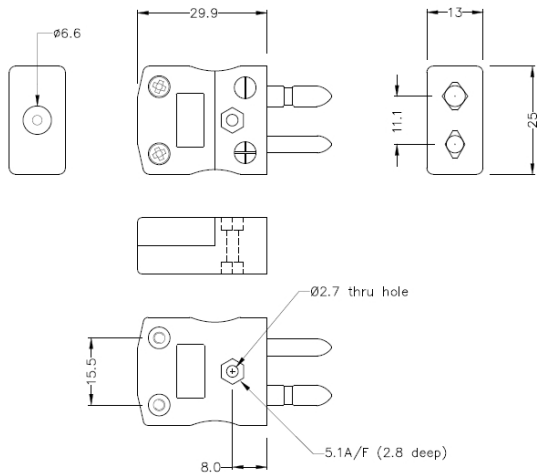

# Standard Thermocouple Connector Plug IS-B-M Tipo B IEC

**Standard in-line Plug**  
(dimensions in mm)

Labfacility are the UK's leading manufacturer of Temperature Sensors, Thermocouple Connectors and associated Temperature Instrumentation and stockings of Thermocouple Cables. The Company has been trading since 1971 and is ISO9001 accredited.

**Standard Thermocouple Connector Plug IS-B-M Tipo B IEC**

I contatti sono fatti da vere leghe Thermocouple. Adatto ad applicazioni industriali

**Indicazioni****Specifications**

<b>Product Code</b>	XE-1650-001
<b>General Description</b>	Contacts are polarised to prevent incorrect connection
<b>Thermocouple Type</b>	B IEC
<b>Connector Type</b>	Plug
<b>Connector Size</b>	Standard
<b>Colour</b>	Grey
<b>Max. Temperature</b>	220°C
<b>Pins</b>	Solid Round Pins
<b>+Positive Contact</b>	Copper
<b>-Negative Contact</b>	Copper
<b>Standards Met</b>	BS EN 50212:1997. RoHS