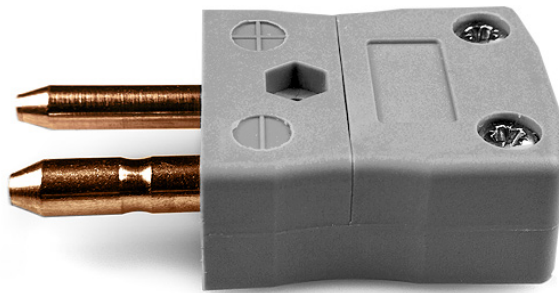

# Standard Thermocouple Connector Plug IS-B-M Tipo B IEC

**Standard in-line Plug**  
(dimensions in mm)

Labfacility are the UK's leading manufacturer of Temperature Sensors, Thermocouple Connectors and associated Temperature Instrumentation and stockings of Thermocouple Cables. The Company has been trading since 1971 and is ISO9001 accredited.

**Standard Thermocouple Connector Plug IS-B-M Tipo B IEC**

I contatti sono fatti da vere leghe Thermocouple. Adatto ad applicazioni industriali

**Indicazioni****Specifications**

<b>Product Code</b>	XE-1650-001
<b>General Description</b>	Contacts are polarised to prevent incorrect connection
<b>Thermocouple Type</b>	B IEC
<b>Connector Type</b>	Plug
<b>Connector Size</b>	Standard
<b>Colour</b>	Grey
<b>Max. Temperature</b>	220°C
<b>Pins</b>	Solid Round Pins
<b>+Positive Contact</b>	Copper
<b>-Negative Contact</b>	Copper
<b>Standards Met</b>	BS EN 50212:1997. RoHS