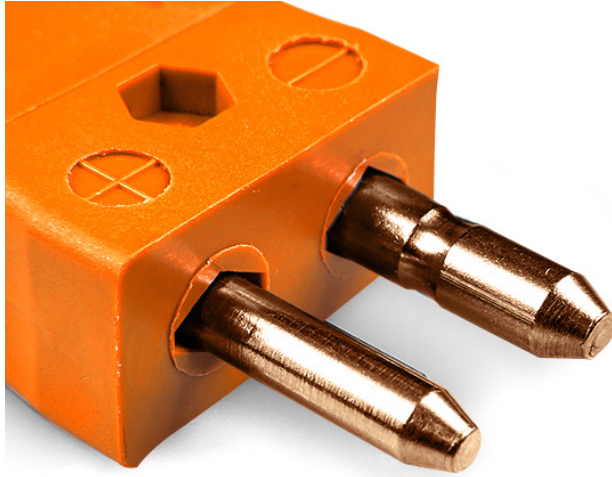

Standard Thermocouple Connector Plug IS-R/S-M Tipo R/S IEC

Standard in-line Plug
(dimensions in mm)

Labfacility are the UK's leading manufacturer of Temperature Sensors, Thermocouple Connectors and associated Temperature Instrumentation and stockings of Thermocouple Cables. The Company has been trading since 1971 and is ISO9001 accredited.

Standard Thermocouple Connector Plug IS-R/S-M Tipo R/S IEC

I contatti sono fatti da vere leghe Thermocouple. Adatto ad applicazioni industriali

Indicazioni**Specifications**

Product Code	XE-1590-001
General Description	Contacts are polarised to prevent incorrect connection
Thermocouple Type	R/S IEC
Connector Type	Plug
Connector Size	Standard
Colour	Orange
Max. Temperature	220°C
Pins	Solid Round Pins
+Positive Contact	Copper
-Negative Contact	Copper Alloy
Standards Met	BS EN 50212:1997. RoHS