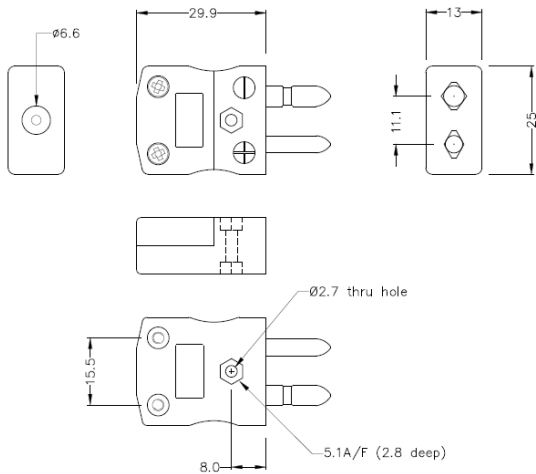

Standard Thermocouple Connector Plug IS-R/S-M Tipo R/S IEC

Standard in-line Plug
(dimensions in mm)

Labfacility are the UK's leading manufacturer of Temperature Sensors, Thermocouple Connectors and associated Temperature Instrumentation and stockings of Thermocouple Cables. The Company has been trading since 1971 and is ISO9001 accredited.

Standard Thermocouple Connector Plug IS-R/S-M Tipo R/S IEC

I contatti sono fatti da vere leghe Thermocouple. Adatto ad applicazioni industriali

Indicazioni**Specifications**

Product Code	XE-1590-001
General Description	Contacts are polarised to prevent incorrect connection
Thermocouple Type	R/S IEC
Connector Type	Plug
Connector Size	Standard
Colour	Orange
Max. Temperature	220°C
Pins	Solid Round Pins
+Positive Contact	Copper
-Negative Contact	Copper Alloy
Standards Met	BS EN 50212:1997. RoHS