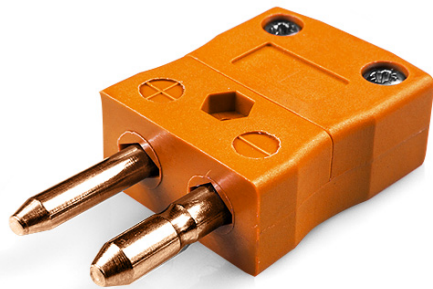

Standard Thermocouple Connector Plug IS-R/S-M Tipo R/S IEC

Standard in-line Plug
(dimensions in mm)

Labfacility are the UK's leading manufacturer of Temperature Sensors, Thermocouple Connectors and associated Temperature Instrumentation and stockings of Thermocouple Cables. The Company has been trading since 1971 and is ISO9001 accredited.

Standard Thermocouple Connector Plug IS-R/S-M Tipo R/S IEC

I contatti sono fatti da vere leghe Thermocouple. Adatto ad applicazioni industriali

Indicazioni**Specifications**

Product Code	XE-1590-001
General Description	Contacts are polarised to prevent incorrect connection
Thermocouple Type	R/S IEC
Connector Type	Plug
Connector Size	Standard
Colour	Orange
Max. Temperature	220°C
Pins	Solid Round Pins
+Positive Contact	Copper
-Negative Contact	Copper Alloy
Standards Met	BS EN 50212:1997. RoHS