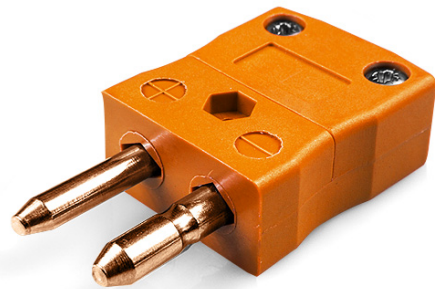

Standard Thermocouple Connector Plug IS-R/S-M Tipo R/S IEC

Standard in-line Plug
(dimensions in mm)

Labfacility are the UK's leading manufacturer of Temperature Sensors, Thermocouple Connectors and associated Temperature Instrumentation and stockings of Thermocouple Cables. The Company has been trading since 1971 and is ISO9001 accredited.

Standard Thermocouple Connector Plug IS-R/S-M Tipo R/S IEC

I contatti sono fatti da vere leghe Thermocouple. Adatto ad applicazioni industriali

Indicazioni**Specifications**

Product Code	XE-1590-001
General Description	Contacts are polarised to prevent incorrect connection
Thermocouple Type	R/S IEC
Connector Type	Plug
Connector Size	Standard
Colour	Orange
Max. Temperature	220°C
Pins	Solid Round Pins
+Positive Contact	Copper
-Negative Contact	Copper Alloy
Standards Met	BS EN 50212:1997. RoHS