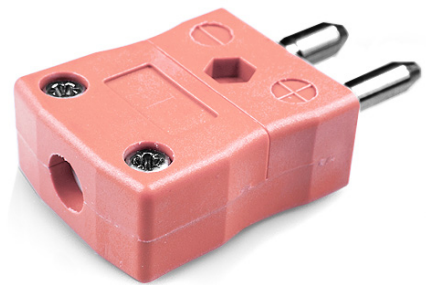

Spina connettore termocoppia standard IS-N-M Tipo N IEC

Standard in-line Plug
(dimensions in mm)

Labfacility are the UK's leading manufacturer of Temperature Sensors, Thermocouple Connectors and associated Temperature Instrumentation and stockings of Thermocouple Cables. The Company has been trading since 1971 and is ISO9001 accredited.

Spina connettore termocoppia standard IS-N-M Tipo N IEC

I contatti sono realizzati in vere leghe di termocoppia. Adatto per applicazioni industriali

Indicazioni**Specifications**

Product Code	XE-1550-001
General Description	Contacts are polarised to prevent incorrect connection
Thermocouple Type	N IEC
Connector Type	Plug
Connector Size	Standard
Colour	Pink
Max. Temperature	220°C
Pins	Solid Round Pins
+Positive Contact	Nickel / Chromium / Silicon
-Negative Contact	Nickel Silicon
Standards Met	BS EN 50212:1997. RoHS