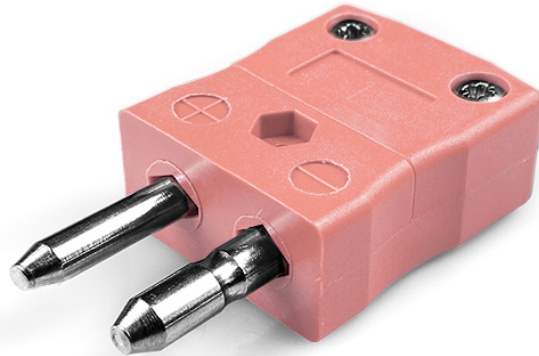

Spina connettore termocoppia standard IS-N-M Tipo N IEC

Standard in-line Plug
(dimensions in mm)

Labfacility are the UK's leading manufacturer of Temperature Sensors, Thermocouple Connectors and associated Temperature Instrumentation and stockings of Thermocouple Cables. The Company has been trading since 1971 and is ISO9001 accredited.

Spina connettore termocoppia standard IS-N-M Tipo N IEC

I contatti sono realizzati in vere leghe di termocoppia. Adatto per applicazioni industriali

Indicazioni**Specifications**

| | |
|----------------------------|--|
| Product Code | XE-1550-001 |
| General Description | Contacts are polarised to prevent incorrect connection |
| Thermocouple Type | N IEC |
| Connector Type | Plug |
| Connector Size | Standard |
| Colour | Pink |
| Max. Temperature | 220°C |
| Pins | Solid Round Pins |
| +Positive Contact | Nickel / Chromium / Silicon |
| -Negative Contact | Nickel Silicon |
| Standards Met | BS EN 50212:1997. RoHS |