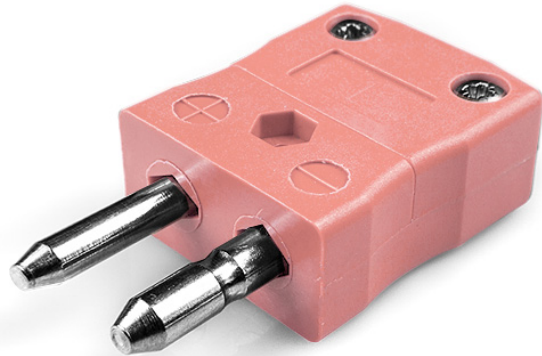

Spina connettore termocoppia standard IS-N-M Tipo N IEC

Standard in-line Plug
(dimensions in mm)

Labfacility are the UK's leading manufacturer of Temperature Sensors, Thermocouple Connectors and associated Temperature Instrumentation and stockings of Thermocouple Cables. The Company has been trading since 1971 and is ISO9001 accredited.

Spina connettore termocoppia standard IS-N-M Tipo N IEC

I contatti sono realizzati in vere leghe di termocoppia. Adatto per applicazioni industriali

Indicazioni**Specifications**

Product Code	XE-1550-001
General Description	Contacts are polarised to prevent incorrect connection
Thermocouple Type	N IEC
Connector Type	Plug
Connector Size	Standard
Colour	Pink
Max. Temperature	220°C
Pins	Solid Round Pins
+Positive Contact	Nickel / Chromium / Silicon
-Negative Contact	Nickel Silicon
Standards Met	BS EN 50212:1997. RoHS