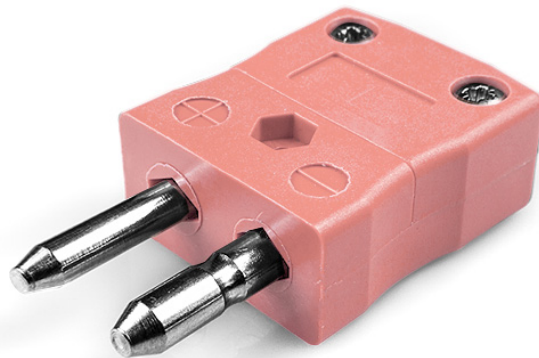

Spina connettore termocoppia standard IS-N-M Tipo N IEC

Standard in-line Plug
(dimensions in mm)

Labfacility are the UK's leading manufacturer of Temperature Sensors, Thermocouple Connectors and associated Temperature Instrumentation and stockings of Thermocouple Cables. The Company has been trading since 1971 and is ISO9001 accredited.

Spina connettore termocoppia standard IS-N-M Tipo N IEC

I contatti sono realizzati in vere leghe di termocoppia. Adatto per applicazioni industriali

Indicazioni**Specifications**

Product Code	XE-1550-001
General Description	Contacts are polarised to prevent incorrect connection
Thermocouple Type	N IEC
Connector Type	Plug
Connector Size	Standard
Colour	Pink
Max. Temperature	220°C
Pins	Solid Round Pins
+Positive Contact	Nickel / Chromium / Silicon
-Negative Contact	Nickel Silicon
Standards Met	BS EN 50212:1997. RoHS