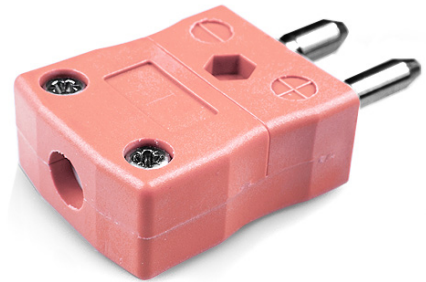

Spina connettore termocoppia standard IS-N-M Tipo N IEC

Standard in-line Plug
(dimensions in mm)

Labfacility are the UK's leading manufacturer of Temperature Sensors, Thermocouple Connectors and associated Temperature Instrumentation and stockings of Thermocouple Cables. The Company has been trading since 1971 and is ISO9001 accredited.

Spina connettore termocoppia standard IS-N-M Tipo N IEC

I contatti sono realizzati in vere leghe di termocoppia. Adatto per applicazioni industriali

Indicazioni**Specifications**

Product Code	XE-1550-001
General Description	Contacts are polarised to prevent incorrect connection
Thermocouple Type	N IEC
Connector Type	Plug
Connector Size	Standard
Colour	Pink
Max. Temperature	220°C
Pins	Solid Round Pins
+Positive Contact	Nickel / Chromium / Silicon
-Negative Contact	Nickel Silicon
Standards Met	BS EN 50212:1997. RoHS