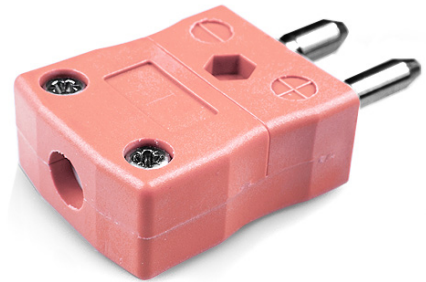

Spina connettore termocoppia standard IS-N-M Tipo N IEC

Standard in-line Plug
(dimensions in mm)

Labfacility are the UK's leading manufacturer of Temperature Sensors, Thermocouple Connectors and associated Temperature Instrumentation and stockings of Thermocouple Cables. The Company has been trading since 1971 and is ISO9001 accredited.

Spina connettore termocoppia standard IS-N-M Tipo N IEC

I contatti sono realizzati in vere leghe di termocoppia. Adatto per applicazioni industriali

Indicazioni**Specifications**

| | |
|----------------------------|--|
| Product Code | XE-1550-001 |
| General Description | Contacts are polarised to prevent incorrect connection |
| Thermocouple Type | N IEC |
| Connector Type | Plug |
| Connector Size | Standard |
| Colour | Pink |
| Max. Temperature | 220°C |
| Pins | Solid Round Pins |
| +Positive Contact | Nickel / Chromium / Silicon |
| -Negative Contact | Nickel Silicon |
| Standards Met | BS EN 50212:1997. RoHS |