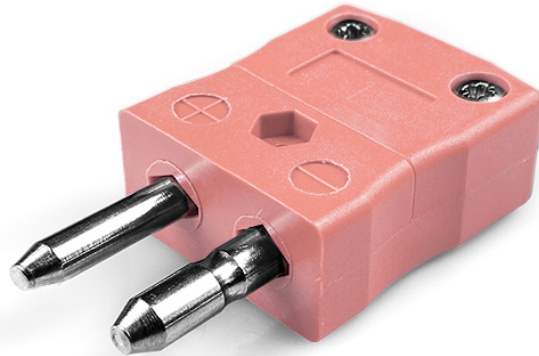

Spina connettore termocoppia standard IS-N-M Tipo N IEC

Standard in-line Plug
(dimensions in mm)

Labfacility are the UK's leading manufacturer of Temperature Sensors, Thermocouple Connectors and associated Temperature Instrumentation and stockings of Thermocouple Cables. The Company has been trading since 1971 and is ISO9001 accredited.

Spina connettore termocoppia standard IS-N-M Tipo N IEC

I contatti sono realizzati in vere leghe di termocoppia. Adatto per applicazioni industriali

Indicazioni**Specifications**

Product Code	XE-1550-001
General Description	Contacts are polarised to prevent incorrect connection
Thermocouple Type	N IEC
Connector Type	Plug
Connector Size	Standard
Colour	Pink
Max. Temperature	220°C
Pins	Solid Round Pins
+Positive Contact	Nickel / Chromium / Silicon
-Negative Contact	Nickel Silicon
Standards Met	BS EN 50212:1997. RoHS