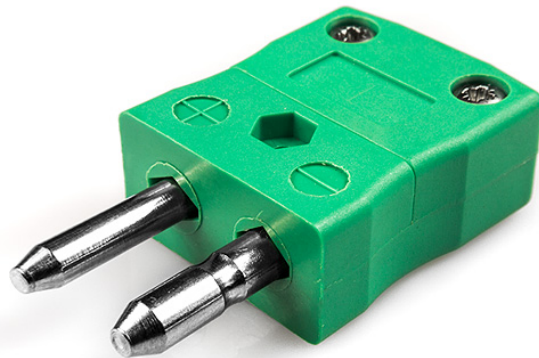

Spina connettore termocoppia standard IS-K-M Tipo K IEC

Standard in-line Plug
(dimensions in mm)

Labfacility are the UK's leading manufacturer of Temperature Sensors, Thermocouple Connectors and associated Temperature Instrumentation and stockings of Thermocouple Cables. The Company has been trading since 1971 and is ISO9001 accredited.

Spina connettore termocoppia standard IS-K-M Tipo K IEC

I contatti sono realizzati in vere leghe di termocoppia. Adatto per applicazioni industriali

Indicazioni**Specifications**

Product Code	XE-1400-001
General Description	Contacts are polarised to prevent incorrect connection
Thermocouple Type	K IEC
Connector Type	Plug
Connector Size	Standard
Colour	Green
Max. Temperature	220°C
Pins	Solid Round Pins
+Positive Contact	Nickel Chromium
-Negative Contact	Nickel Alloy
Standards Met	BS EN 50212:1997. RoHS
Series	Standard Connector