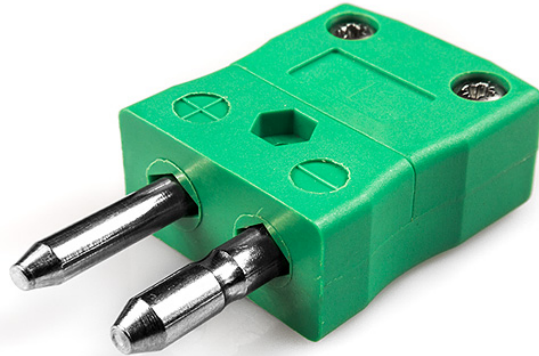

# Spina connettore termocoppia standard IS-K-M Tipo K IEC

**Standard in-line Plug**  
(dimensions in mm)

Labfacility are the UK's leading manufacturer of Temperature Sensors, Thermocouple Connectors and associated Temperature Instrumentation and stockings of Thermocouple Cables. The Company has been trading since 1971 and is ISO9001 accredited.

**Spina connettore termocoppia standard IS-K-M Tipo K IEC**

I contatti sono realizzati in vere leghe di termocoppia. Adatto per applicazioni industriali

**Indicazioni****Specifications**

<b>Product Code</b>	XE-1400-001
<b>General Description</b>	Contacts are polarised to prevent incorrect connection
<b>Thermocouple Type</b>	K IEC
<b>Connector Type</b>	Plug
<b>Connector Size</b>	Standard
<b>Colour</b>	Green
<b>Max. Temperature</b>	220°C
<b>Pins</b>	Solid Round Pins
<b>+Positive Contact</b>	Nickel Chromium
<b>-Negative Contact</b>	Nickel Alloy
<b>Standards Met</b>	BS EN 50212:1997. RoHS