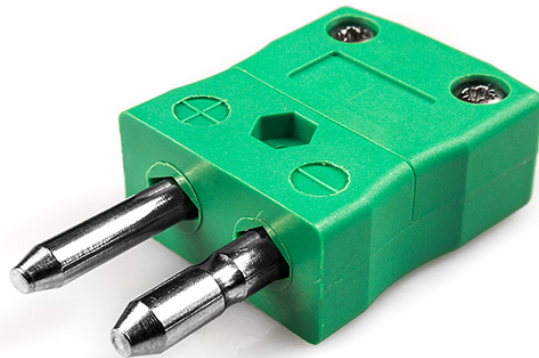

Spina connettore termocoppia standard IS-K-M Tipo K IEC

Standard in-line Plug
(dimensions in mm)

Labfacility are the UK's leading manufacturer of Temperature Sensors, Thermocouple Connectors and associated Temperature Instrumentation and stockings of Thermocouple Cables. The Company has been trading since 1971 and is ISO9001 accredited.

Spina connettore termocoppia standard IS-K-M Tipo K IEC

I contatti sono realizzati in vere leghe di termocoppia. Adatto per applicazioni industriali

Indicazioni**Specifications**

Product Code	XE-1400-001
General Description	Contacts are polarised to prevent incorrect connection
Thermocouple Type	K IEC
Connector Type	Plug
Connector Size	Standard
Colour	Green
Max. Temperature	220°C
Pins	Solid Round Pins
+Positive Contact	Nickel Chromium
-Negative Contact	Nickel Alloy
Standards Met	BS EN 50212:1997. RoHS