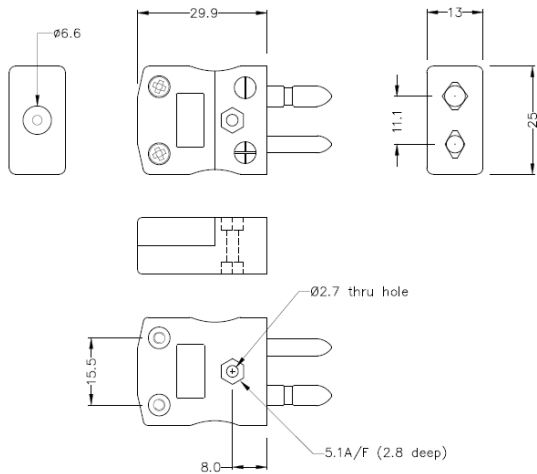

# Spina connettore termocoppia standard IS-K-M Tipo K IEC

**Standard in-line Plug**  
(dimensions in mm)

Labfacility are the UK's leading manufacturer of Temperature Sensors, Thermocouple Connectors and associated Temperature Instrumentation and stockings of Thermocouple Cables. The Company has been trading since 1971 and is ISO9001 accredited.

**Spina connettore termocoppia standard IS-K-M Tipo K IEC**

I contatti sono realizzati in vere leghe di termocoppia. Adatto per applicazioni industriali

**Indicazioni****Specifications**

<b>Product Code</b>	XE-1400-001
<b>General Description</b>	Contacts are polarised to prevent incorrect connection
<b>Thermocouple Type</b>	K IEC
<b>Connector Type</b>	Plug
<b>Connector Size</b>	Standard
<b>Colour</b>	Green
<b>Max. Temperature</b>	220°C
<b>Pins</b>	Solid Round Pins
<b>+Positive Contact</b>	Nickel Chromium
<b>-Negative Contact</b>	Nickel Alloy
<b>Standards Met</b>	BS EN 50212:1997. RoHS