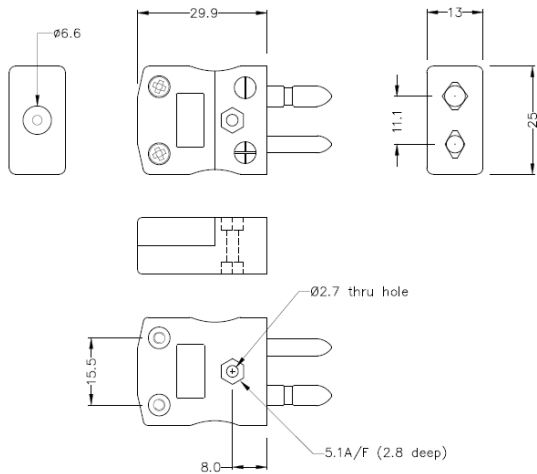

Spina connettore termocoppia standard IS-K-M Tipo K IEC

Standard in-line Plug
(dimensions in mm)

Labfacility are the UK's leading manufacturer of Temperature Sensors, Thermocouple Connectors and associated Temperature Instrumentation and stockings of Thermocouple Cables. The Company has been trading since 1971 and is ISO9001 accredited.

Spina connettore termocoppia standard IS-K-M Tipo K IEC

I contatti sono realizzati in vere leghe di termocoppia. Adatto per applicazioni industriali

Indicazioni**Specifications**

Product Code	XE-1400-001
General Description	Contacts are polarised to prevent incorrect connection
Thermocouple Type	K IEC
Connector Type	Plug
Connector Size	Standard
Colour	Green
Max. Temperature	220°C
Pins	Solid Round Pins
+Positive Contact	Nickel Chromium
-Negative Contact	Nickel Alloy
Standards Met	BS EN 50212:1997. RoHS
Series	Standard Connector