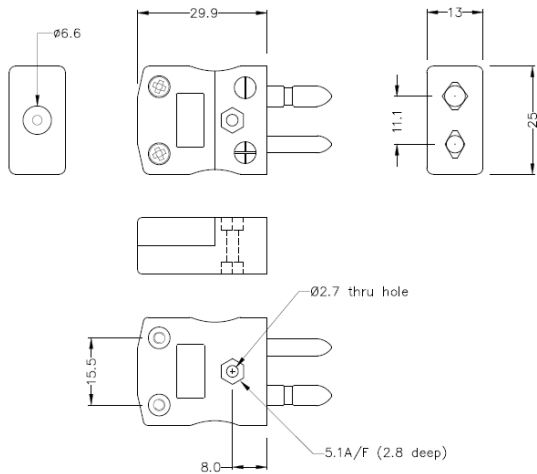

Spina connettore termocoppia standard IS-K-M Tipo K IEC

Standard in-line Plug
(dimensions in mm)

Labfacility are the UK's leading manufacturer of Temperature Sensors, Thermocouple Connectors and associated Temperature Instrumentation and stockings of Thermocouple Cables. The Company has been trading since 1971 and is ISO9001 accredited.

Spina connettore termocoppia standard IS-K-M Tipo K IEC

I contatti sono realizzati in vere leghe di termocoppia. Adatto per applicazioni industriali

Indicazioni**Specifications**

Product Code	XE-1400-001
General Description	Contacts are polarised to prevent incorrect connection
Thermocouple Type	K IEC
Connector Type	Plug
Connector Size	Standard
Colour	Green
Max. Temperature	220°C
Pins	Solid Round Pins
+Positive Contact	Nickel Chromium
-Negative Contact	Nickel Alloy
Standards Met	BS EN 50212:1997. RoHS