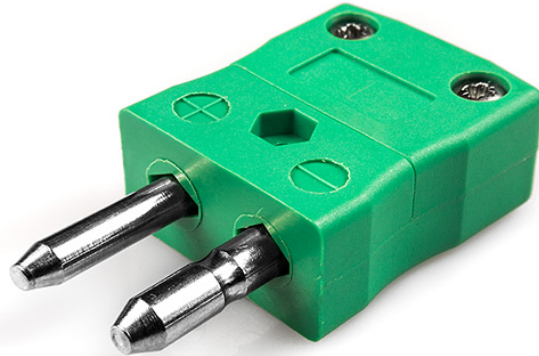

Spina connettore termocoppia standard IS-K-M Tipo K IEC

Standard in-line Plug
(dimensions in mm)

Labfacility are the UK's leading manufacturer of Temperature Sensors, Thermocouple Connectors and associated Temperature Instrumentation and stockings of Thermocouple Cables. The Company has been trading since 1971 and is ISO9001 accredited.

Spina connettore termocoppia standard IS-K-M Tipo K IEC

I contatti sono realizzati in vere leghe di termocoppia. Adatto per applicazioni industriali

Indicazioni**Specifications**

Product Code	XE-1400-001
General Description	Contacts are polarised to prevent incorrect connection
Thermocouple Type	K IEC
Connector Type	Plug
Connector Size	Standard
Colour	Green
Max. Temperature	220°C
Pins	Solid Round Pins
+Positive Contact	Nickel Chromium
-Negative Contact	Nickel Alloy
Standards Met	BS EN 50212:1997. RoHS