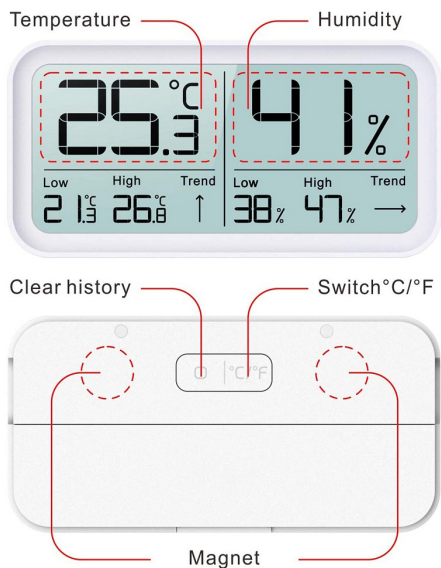

## Igrometro digitale termometro domestico con magnete posteriore

Labfacility are the UK's leading manufacturer of Temperature Sensors, Thermocouple Connectors and associated Temperature Instrumentation and stockings of Thermocouple Cables. The Company has been trading since 1971 and is ISO9001 accredited.

## Specifications

|                            |   |
|----------------------------|---|
| <b>Product Code</b>        | XE-4352-001   |
| <b>Model</b>               | LDTH-8  |
| <b>General Description</b> | Digital Household Thermometer Hygrometer with rear magnet |
| <b>Type</b>                | Timer-Thermometer 2 in 1                                  |
| <b>Accuracy</b>            | +/- 3%  |
| <b>Readings</b>            | Timer range: 99 Min 59 Sec                                |
| <b>Resolution</b>          | 0.1°C(0.2°F)  |
| <b>High Alarm Level</b>    | High temperature alarm function                           |
| <b>Battery</b>             | CR2430  |
| <b>Cable Length</b>        | Wire: 120cm length  |
| <b>Length</b>              | 10m   |
| <b>Colour</b>              | White   |
| <b>Dimensions</b>          | 118mm x 60mm x 7.5mm                                      |
| <b>Functions</b>           | °C/°F   |
| <b>Function #1</b>         | Continuous: 33°F- 140°F                                   |
| <b>Display Type</b>        | LCD   |
| <b>Operating Humidity</b>  | 25%-98% RH  |
| <b>Temperature Range</b>   | -50-70°C (-58-158°F)                                      |
| <b>Probe Material</b>      | 304 stainless steel                                       |
| <b>Weight</b>              | 86g   |
| <b>Sensor Type</b>         | Sensirion SHT30   |