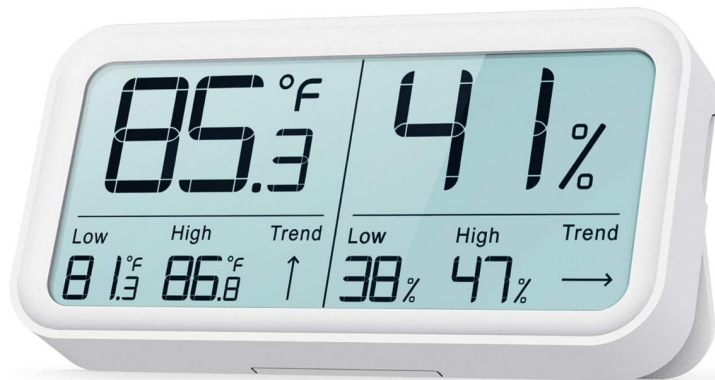

## Igrometro digitale termometro domestico con magnete posteriore

Labfacility are the UK's leading manufacturer of Temperature Sensors, Thermocouple Connectors and associated Temperature Instrumentation and stockings of Thermocouple Cables. The Company has been trading since 1971 and is ISO9001 accredited.

TipoT-1/0.2

## Specifications

|                            |   |
|----------------------------|---|
| <b>Product Code</b>        | XE-4352-001   |
| <b>Model</b>               | LDTH-8  |
| <b>General Description</b> | Digital Household Thermometer Hygrometer with rear magnet |
| <b>Type</b>                | Timer-Thermometer 2 in 1                                  |
| <b>Accuracy</b>            | +/- 3%  |
| <b>Readings</b>            | Timer range: 99 Min 59 Sec                                |
| <b>Resolution</b>          | 0.1°C(0.2°F)  |
| <b>High Alarm Level</b>    | High temperature alarm function                           |
| <b>Battery</b>             | CR2430  |
| <b>Cable Length</b>        | Wire: 120cm length  |
| <b>Length</b>              | 10m   |
| <b>Colour</b>              | White   |
| <b>Dimensions</b>          | 118mm x 60mm x 7.5mm                                      |
| <b>Functions</b>           | °C/°F   |
| <b>Function #1</b>         | Continuous: 33°F- 140°F                                   |
| <b>Display Type</b>        | LCD   |
| <b>Operating Humidity</b>  | 25%-98% RH  |
| <b>Temperature Range</b>   | -50-70°C (-58-158°F)                                      |
| <b>Probe Material</b>      | 304 stainless steel                                       |
| <b>Weight</b>              | 86g   |
| <b>Sensor Type</b>         | Sensirion SHT30   |