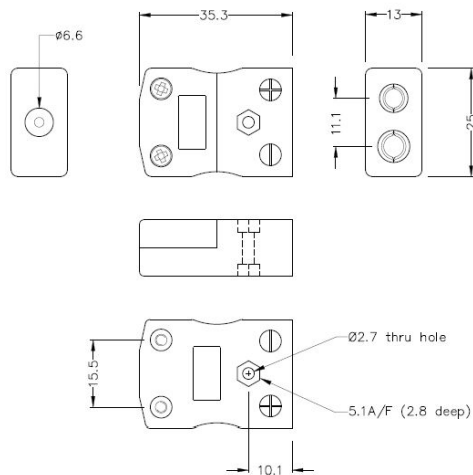

Spina standard del connettore termocoppia

Standard in-line Plug
(dimensions in mm)

Standard in-line Socket
(dimensions in mm)

Labfacility are the UK's leading manufacturer of Temperature Sensors, Thermocouple Connectors and associated Temperature Instrumentation and stockings of Thermocouple Cables. The Company has been trading since 1971 and is ISO9001 accredited.

Spina standard del connettore termocoppia

I contatti sono fatti da vere leghe Thermocouple. Adatto ad applicazioni industriali

Indicazioni**Specifications**

Product Code	XE-1049-001
General Description	Contacts are polarised to prevent incorrect connection
Thermocouple Type	CU IEC
Connector Size	Stsandard
Connector Type	Plug & Socket
Colour	White
Max. Temperature	220°C
Pins	Solid Round Pins
+Positive Contact	Copper
-Negative Contact	Copper
Standards Met	BS EN 50212:1997. RoHS