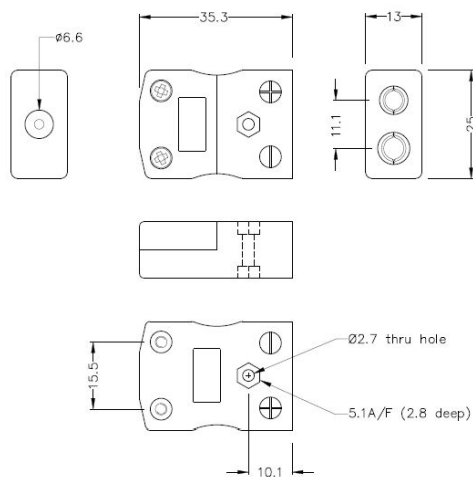

Spina standard del connettore termocoppia

Standard in-line Plug
(dimensions in mm)

Standard in-line Socket
(dimensions in mm)

Labfacility are the UK's leading manufacturer of Temperature Sensors, Thermocouple Connectors and associated Temperature Instrumentation and stockings of Thermocouple Cables. The Company has been trading since 1971 and is ISO9001 accredited.

Spina standard del connettore termocoppia

I contatti sono fatti da vere leghe Thermocouple. Adatto ad applicazioni industriali

Indicazioni**Specifications**

Product Code	XE-1049-001
General Description	Contacts are polarised to prevent incorrect connection
Thermocouple Type	CU IEC
Connector Size	Stsandard
Connector Type	Plug & Socket
Colour	White
Max. Temperature	220°C
Pins	Solid Round Pins
+Positive Contact	Copper
-Negative Contact	Copper
Standards Met	BS EN 50212:1997. RoHS