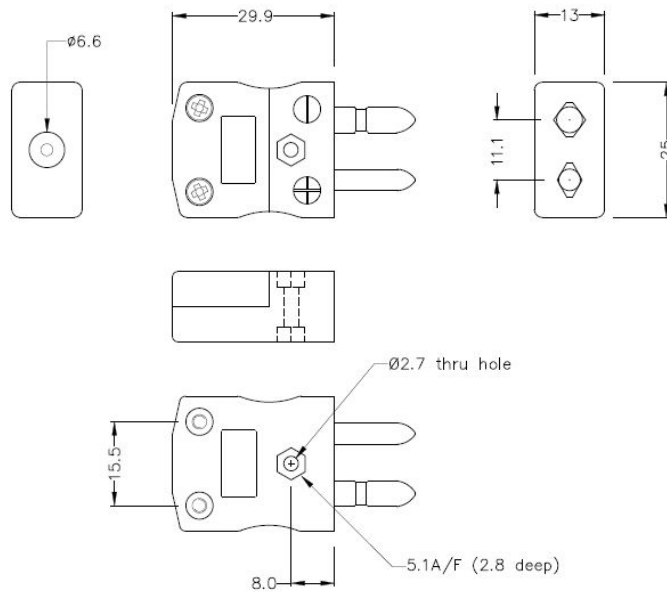

Spina standard del connettore termocoppia

Standard in-line Plug
(dimensions in mm)

Standard in-line Socket
(dimensions in mm)

Labfacility are the UK's leading manufacturer of Temperature Sensors, Thermocouple Connectors and associated Temperature Instrumentation and stockings of Thermocouple Cables. The Company has been trading since 1971 and is ISO9001 accredited.

Spina standard del connettore termocoppia

I contatti sono fatti da vere leghe Thermocouple. Adatto ad applicazioni industriali

Indicazioni**Specifications**

Product Code	XE-1049-001
General Description	Contacts are polarised to prevent incorrect connection
Thermocouple Type	CU IEC
Connector Size	Stsandard
Connector Type	Plug & Socket
Colour	White
Max. Temperature	220°C
Pins	Solid Round Pins
+Positive Contact	Copper
-Negative Contact	Copper
Standards Met	BS EN 50212:1997. RoHS