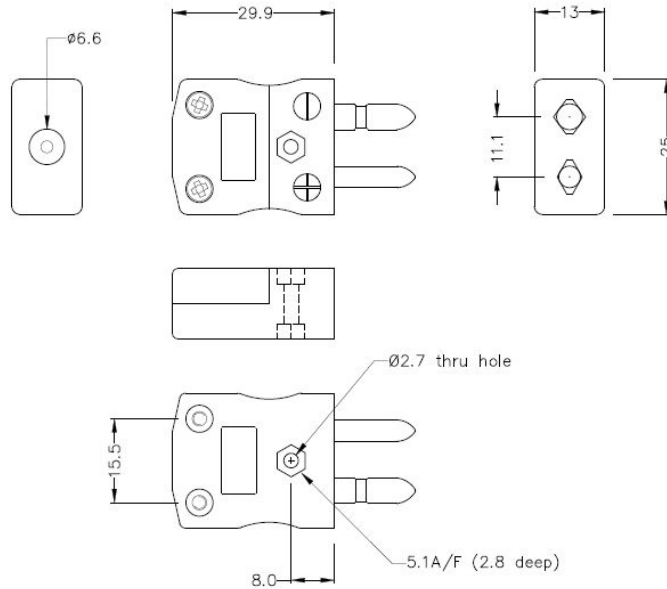

Spina standard del connettore termocoppia

Standard in-line Plug
(dimensions in mm)

Standard in-line Socket
(dimensions in mm)

Labfacility are the UK's leading manufacturer of Temperature Sensors, Thermocouple Connectors and associated Temperature Instrumentation and stockings of Thermocouple Cables. The Company has been trading since 1971 and is ISO9001 accredited.

Spina standard del connettore termocoppia

I contatti sono fatti da vere leghe Thermocouple. Adatto ad applicazioni industriali

Indicazioni**Specifications**

Product Code	XE-1048-001
General Description	Contacts are polarised to prevent incorrect connection
Thermocouple Type	E IEC
Connector Size	Standard
Connector Type	Plug & Socket
Colour	Violet
Max. Temperature	220°C
Pins	Solid Round Pins
+Positive Contact	Nickel Chromium
-Negative Contact	Copper Nickel
Standards Met	BS EN 50212:1997. RoHS