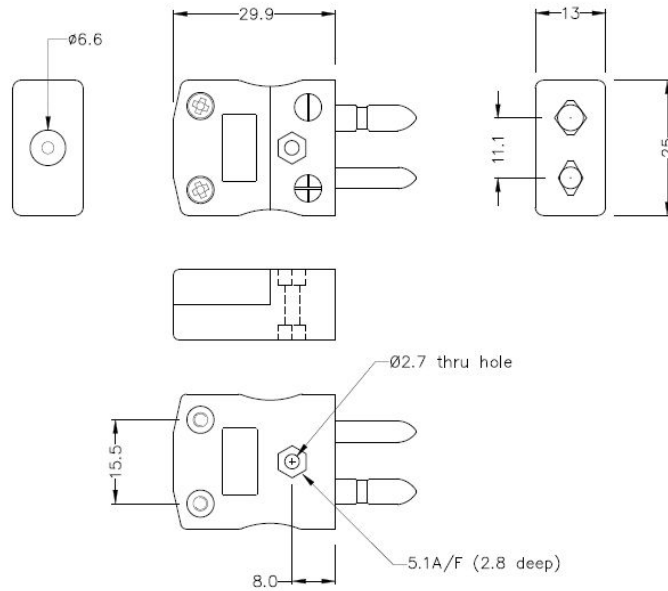

Spina standard del connettore termocoppia

Standard in-line Plug
(dimensions in mm)

Standard in-line Socket
(dimensions in mm)

Labfacility are the UK's leading manufacturer of Temperature Sensors, Thermocouple Connectors and associated Temperature Instrumentation and stockings of Thermocouple Cables. The Company has been trading since 1971 and is ISO9001 accredited.

Spina standard del connettore termocoppia

I contatti sono fatti da vere leghe Thermocouple. Adatto ad applicazioni industriali

Indicazioni**Specifications**

Product Code	XE-1048-001
General Description	Contacts are polarised to prevent incorrect connection
Thermocouple Type	E IEC
Connector Size	Standard
Connector Type	Plug & Socket
Colour	Violet
Max. Temperature	220°C
Pins	Solid Round Pins
+Positive Contact	Nickel Chromium
-Negative Contact	Copper Nickel
Standards Met	BS EN 50212:1997. RoHS