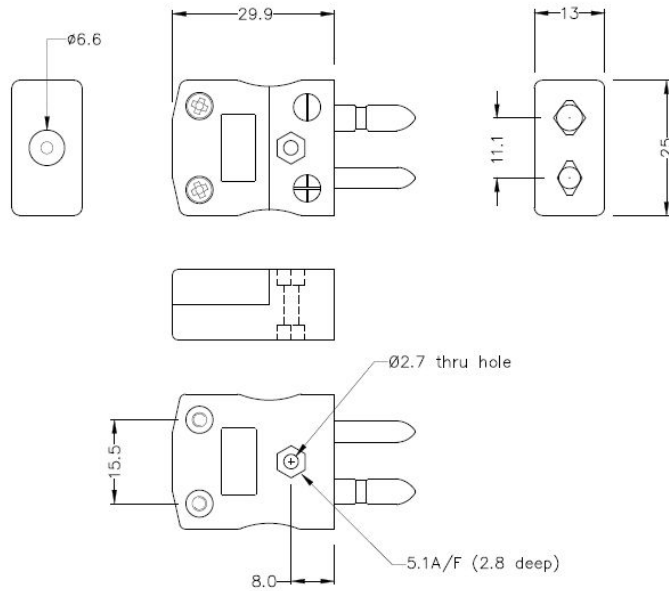

Spina standard del connettore termocoppia

Standard in-line Plug
(dimensions in mm)

Standard in-line Socket
(dimensions in mm)

Labfacility are the UK's leading manufacturer of Temperature Sensors, Thermocouple Connectors and associated Temperature Instrumentation and stockings of Thermocouple Cables. The Company has been trading since 1971 and is ISO9001 accredited.

Spina standard del connettore termocoppia

I contatti sono fatti da vere leghe Thermocouple. Adatto ad applicazioni industriali

Indicazioni

Specifications

Product Code	XE-1048-001
General Description	Contacts are polarised to prevent incorrect connection
Thermocouple Type	E IEC
Connector Size	Standard
Connector Type	Plug & Socket
Colour	Violet
Max. Temperature	220°C
Pins	Solid Round Pins
+Positive Contact	Nickel Chromium
-Negative Contact	Copper Nickel
Standards Met	BS EN 50212:1997. RoHS