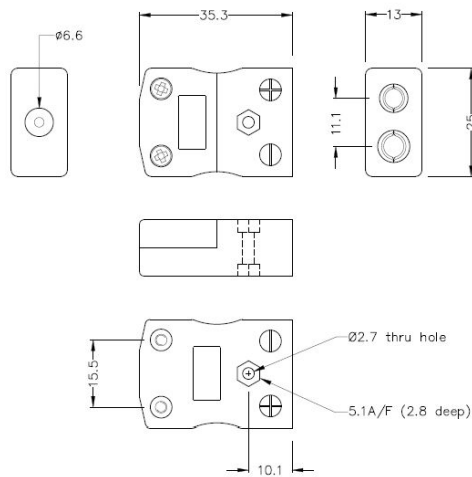

Spina standard del connettore termocoppia

Standard in-line Plug
(dimensions in mm)

Standard in-line Socket
(dimensions in mm)

Labfacility are the UK's leading manufacturer of Temperature Sensors, Thermocouple Connectors and associated Temperature Instrumentation and stockings of Thermocouple Cables. The Company has been trading since 1971 and is ISO9001 accredited.

Spina standard del connettore termocoppia

I contatti sono fatti da vere leghe Thermocouple. Adatto ad applicazioni industriali

Indicazioni**Specifications**

Product Code	XE-1048-001
General Description	Contacts are polarised to prevent incorrect connection
Thermocouple Type	E IEC
Connector Size	Standard
Connector Type	Plug & Socket
Colour	Violet
Max. Temperature	220°C
Pins	Solid Round Pins
+Positive Contact	Nickel Chromium
-Negative Contact	Copper Nickel
Standards Met	BS EN 50212:1997. RoHS