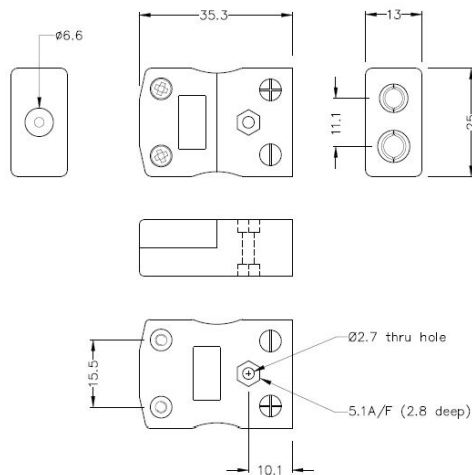

Spina standard del connettore termocoppia

Standard in-line Plug
(dimensions in mm)

Standard in-line Socket
(dimensions in mm)

Labfacility are the UK's leading manufacturer of Temperature Sensors, Thermocouple Connectors and associated Temperature Instrumentation and stockings of Thermocouple Cables. The Company has been trading since 1971 and is ISO9001 accredited.

Spina standard del connettore termocoppia

I contatti sono fatti da vere leghe Thermocouple. Adatto ad applicazioni industriali

Indicazioni**Specifications**

Product Code	XE-1048-001
General Description	Contacts are polarised to prevent incorrect connection
Thermocouple Type	E IEC
Connector Size	Standard
Connector Type	Plug & Socket
Colour	Violet
Max. Temperature	220°C
Pins	Solid Round Pins
+Positive Contact	Nickel Chromium
-Negative Contact	Copper Nickel
Standards Met	BS EN 50212:1997. RoHS