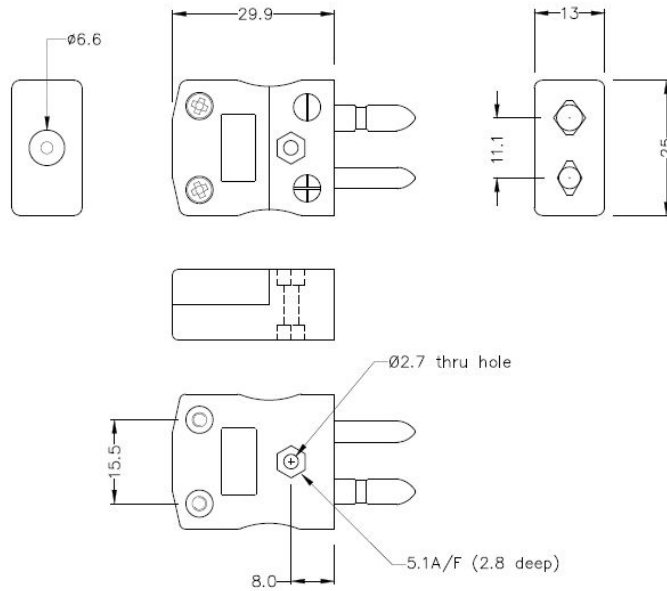

Spina del connettore termocoppia standard & Presa IS-B-M-F tipo B IEC

Standard in-line Plug
(dimensions in mm)

Standard in-line Socket
(dimensions in mm)

Labfacility are the UK's leading manufacturer of Temperature Sensors, Thermocouple Connectors and associated Temperature Instrumentation and stockings of Thermocouple Cables. The Company has been trading since 1971 and is ISO9001 accredited.

Spina del connettore termocoppia standard & Presa IS-B-M-F tipo B IEC

I contatti sono fatti da vere leghe Thermocouple. Adatto ad applicazioni industriali

Indicazioni**Specifications**

| | |
|----------------------------|--|
| Product Code | XE-1047-001 |
| General Description | Contacts are polarised to prevent incorrect connection |
| Thermocouple Type | B IEC |
| Connector Size | Standard |
| Connector Type | Plug & Socket |
| Colour | Grey |
| Max. Temperature | 220°C |
| Pins | Solid Round Pins |
| +Positive Contact | Copper |
| -Negative Contact | Copper |
| Standards Met | BS EN 50212:1997. RoHS |