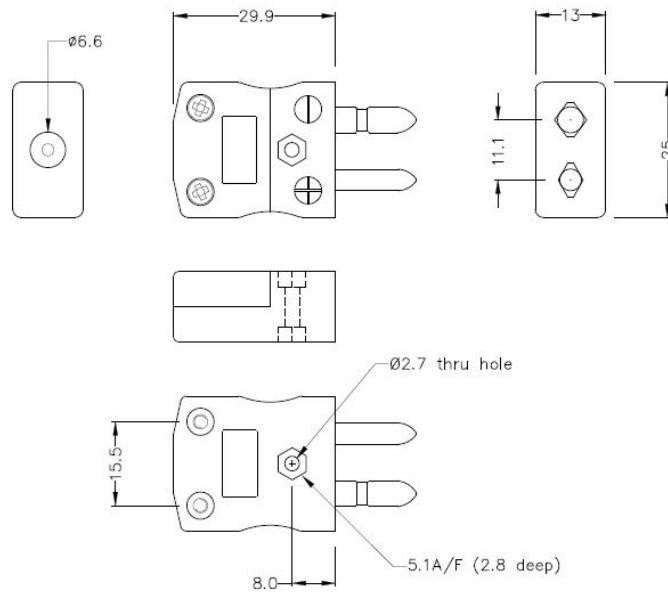

## Spina del connettore termocoppia standard & Presa IS-B-M-F tipo B IEC

**Standard in-line Plug**  
(dimensions in mm)

**Standard in-line Socket**  
(dimensions in mm)

Labfacility are the UK's leading manufacturer of Temperature Sensors, Thermocouple Connectors and associated Temperature Instrumentation and stockings of Thermocouple Cables. The Company has been trading since 1971 and is ISO9001 accredited.

**Spina del connettore termocoppia standard & Presa IS-B-M-F tipo B IEC**

I contatti sono fatti da vere leghe Thermocouple. Adatto ad applicazioni industriali

**Indicazioni****Specifications**

<b>Product Code</b>	XE-1047-001
<b>General Description</b>	Contacts are polarised to prevent incorrect connection
<b>Thermocouple Type</b>	B IEC
<b>Connector Size</b>	Standard
<b>Connector Type</b>	Plug & Socket
<b>Colour</b>	Grey
<b>Max. Temperature</b>	220°C
<b>Pins</b>	Solid Round Pins
<b>+Positive Contact</b>	Copper
<b>-Negative Contact</b>	Copper
<b>Standards Met</b>	BS EN 50212:1997. RoHS