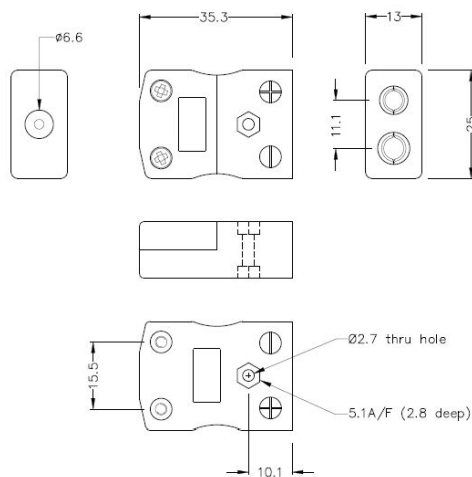

## Spina del connettore termocoppia standard & Presa IS-B-M-F tipo B IEC

**Standard in-line Plug**  
(dimensions in mm)

**Standard in-line Socket**  
(dimensions in mm)

Labfacility are the UK's leading manufacturer of Temperature Sensors, Thermocouple Connectors and associated Temperature Instrumentation and stockings of Thermocouple Cables. The Company has been trading since 1971 and is ISO9001 accredited.

**Spina del connettore termocoppia standard & Presa IS-B-M-F tipo B IEC**

I contatti sono fatti da vere leghe Thermocouple. Adatto ad applicazioni industriali

**Indicazioni****Specifications**

<b>Product Code</b>	XE-1047-001
<b>General Description</b>	Contacts are polarised to prevent incorrect connection
<b>Thermocouple Type</b>	B IEC
<b>Connector Size</b>	Standard
<b>Connector Type</b>	Plug & Socket
<b>Colour</b>	Grey
<b>Max. Temperature</b>	220°C
<b>Pins</b>	Solid Round Pins
<b>+Positive Contact</b>	Copper
<b>-Negative Contact</b>	Copper
<b>Standards Met</b>	BS EN 50212:1997. RoHS