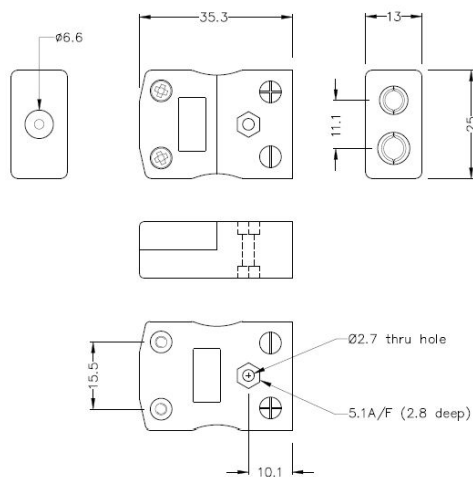

Spina del connettore termocoppia standard & Presa IS-B-M-F tipo B IEC

Standard in-line Plug
(dimensions in mm)

Standard in-line Socket
(dimensions in mm)

Labfacility are the UK's leading manufacturer of Temperature Sensors, Thermocouple Connectors and associated Temperature Instrumentation and stockings of Thermocouple Cables. The Company has been trading since 1971 and is ISO9001 accredited.

Spina del connettore termocoppia standard & Presa IS-B-M-F tipo B IEC

I contatti sono fatti da vere leghe Thermocouple. Adatto ad applicazioni industriali

Indicazioni**Specifications**

Product Code	XE-1047-001
General Description	Contacts are polarised to prevent incorrect connection
Thermocouple Type	B IEC
Connector Size	Standard
Connector Type	Plug & Socket
Colour	Grey
Max. Temperature	220°C
Pins	Solid Round Pins
+Positive Contact	Copper
-Negative Contact	Copper
Standards Met	BS EN 50212:1997. RoHS