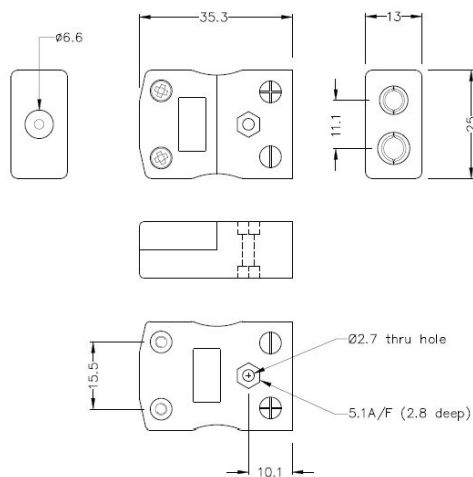

Spina del connettore termocoppia standard & Presa IS-B-M-F tipo B IEC

Standard in-line Plug
(dimensions in mm)

Standard in-line Socket
(dimensions in mm)

Labfacility are the UK's leading manufacturer of Temperature Sensors, Thermocouple Connectors and associated Temperature Instrumentation and stockings of Thermocouple Cables. The Company has been trading since 1971 and is ISO9001 accredited.

Spina del connettore termocoppia standard & Presa IS-B-M-F tipo B IEC

I contatti sono fatti da vere leghe Thermocouple. Adatto ad applicazioni industriali

Indicazioni**Specifications**

| | |
|----------------------------|--|
| Product Code | XE-1047-001 |
| General Description | Contacts are polarised to prevent incorrect connection |
| Thermocouple Type | B IEC |
| Connector Size | Standard |
| Connector Type | Plug & Socket |
| Colour | Grey |
| Max. Temperature | 220°C |
| Pins | Solid Round Pins |
| +Positive Contact | Copper |
| -Negative Contact | Copper |
| Standards Met | BS EN 50212:1997. RoHS |