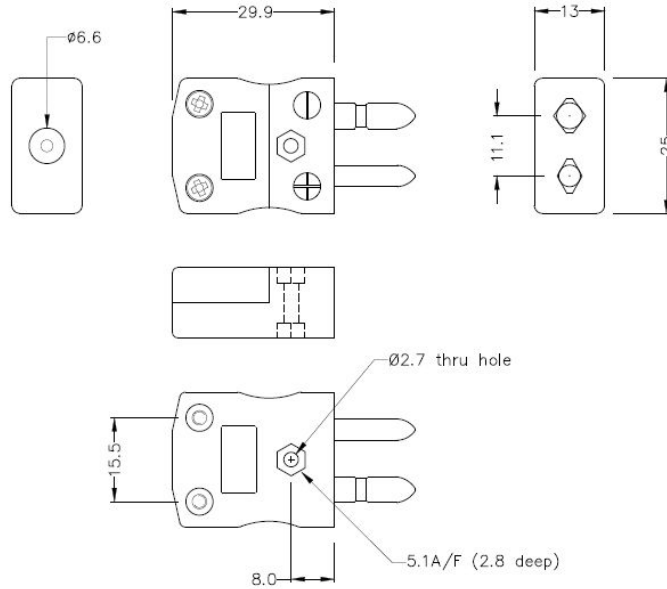

Spina del connettore termocoppia standard & presa IS-N-M-F Tipo N IEC

Standard in-line Plug
(dimensions in mm)

Standard in-line Socket
(dimensions in mm)

Labfacility are the UK's leading manufacturer of Temperature Sensors, Thermocouple Connectors and associated Temperature Instrumentation and stockings of Thermocouple Cables. The Company has been trading since 1971 and is ISO9001 accredited.

Spina del connettore termocoppia standard & presa IS-N-M-F Tipo N IEC

I contatti sono fatti da vere leghe Thermocouple. Adatto ad applicazioni industriali

Indicazioni**Specifications**

Product Code	XE-1046-001
General Description	Contacts are polarised to prevent incorrect connection
Thermocouple Type	N IEC
Connector Size	Standard
Connector Type	Plug & Socket
Colour	Pink
Min. Temperature	220°C
Pins	Solid Round Pins
+Positive Contact	Nickel / Chromium / Silicon
-Negative Contact	Nickel Silicon
Standards Met	BS EN 50212:1997. RoHS