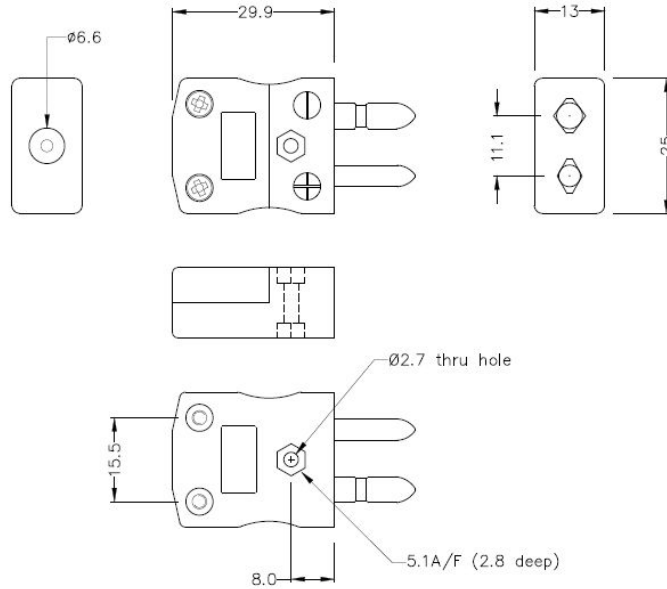

## Spina del connettore termocoppia standard & presa IS-N-M-F Tipo N IEC

**Standard in-line Plug**  
(dimensions in mm)

**Standard in-line Socket**  
(dimensions in mm)

Labfacility are the UK's leading manufacturer of Temperature Sensors, Thermocouple Connectors and associated Temperature Instrumentation and stockings of Thermocouple Cables. The Company has been trading since 1971 and is ISO9001 accredited.

**Spina del connettore termocoppia standard & presa IS-N-M-F Tipo N IEC**

I contatti sono fatti da vere leghe Thermocouple. Adatto ad applicazioni industriali

**Indicazioni****Specifications**

<b>Product Code</b>	XE-1046-001
<b>General Description</b>	Contacts are polarised to prevent incorrect connection
<b>Thermocouple Type</b>	N IEC
<b>Connector Size</b>	Standard
<b>Connector Type</b>	Plug & Socket
<b>Colour</b>	Pink
<b>Min. Temperature</b>	220°C
<b>Pins</b>	Solid Round Pins
<b>+Positive Contact</b>	Nickel / Chromium / Silicon
<b>-Negative Contact</b>	Nickel Silicon
<b>Standards Met</b>	BS EN 50212:1997. RoHS