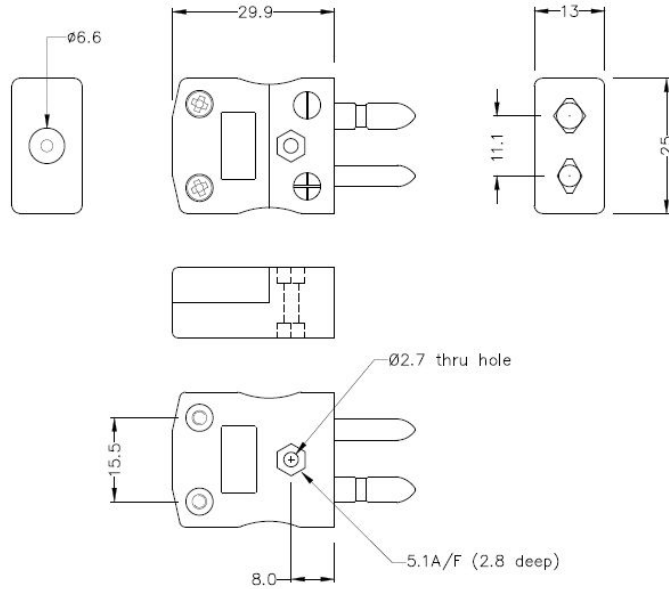

Spina del connettore termocoppia standard & presa IS-N-M-F Tipo N IEC

Standard in-line Plug
(dimensions in mm)

Standard in-line Socket
(dimensions in mm)

Labfacility are the UK's leading manufacturer of Temperature Sensors, Thermocouple Connectors and associated Temperature Instrumentation and stockings of Thermocouple Cables. The Company has been trading since 1971 and is ISO9001 accredited.

Spina del connettore termocoppia standard & presa IS-N-M-F Tipo N IEC

I contatti sono fatti da vere leghe Thermocouple. Adatto ad applicazioni industriali

Indicazioni**Specifications**

Product Code	XE-1046-001
General Description	Contacts are polarised to prevent incorrect connection
Thermocouple Type	N IEC
Connector Size	Standard
Connector Type	Plug & Socket
Colour	Pink
Min. Temperature	220°C
Pins	Solid Round Pins
+Positive Contact	Nickel / Chromium / Silicon
-Negative Contact	Nickel Silicon
Standards Met	BS EN 50212:1997. RoHS