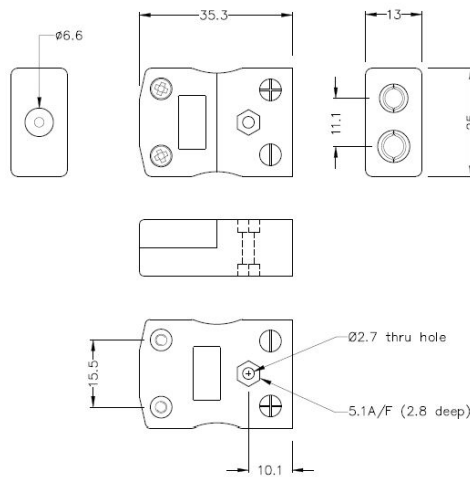

Spina del connettore termocoppia standard & presa IS-N-M-F Tipo N IEC

Standard in-line Plug
(dimensions in mm)

Standard in-line Socket
(dimensions in mm)

Labfacility are the UK's leading manufacturer of Temperature Sensors, Thermocouple Connectors and associated Temperature Instrumentation and stockings of Thermocouple Cables. The Company has been trading since 1971 and is ISO9001 accredited.

Spina del connettore termocoppia standard & presa IS-N-M-F Tipo N IEC

I contatti sono fatti da vere leghe Thermocouple. Adatto ad applicazioni industriali

Indicazioni**Specifications**

Product Code	XE-1046-001
General Description	Contacts are polarised to prevent incorrect connection
Thermocouple Type	N IEC
Connector Size	Standard
Connector Type	Plug & Socket
Colour	Pink
Min. Temperature	220°C
Pins	Solid Round Pins
+Positive Contact	Nickel / Chromium / Silicon
-Negative Contact	Nickel Silicon
Standards Met	BS EN 50212:1997. RoHS