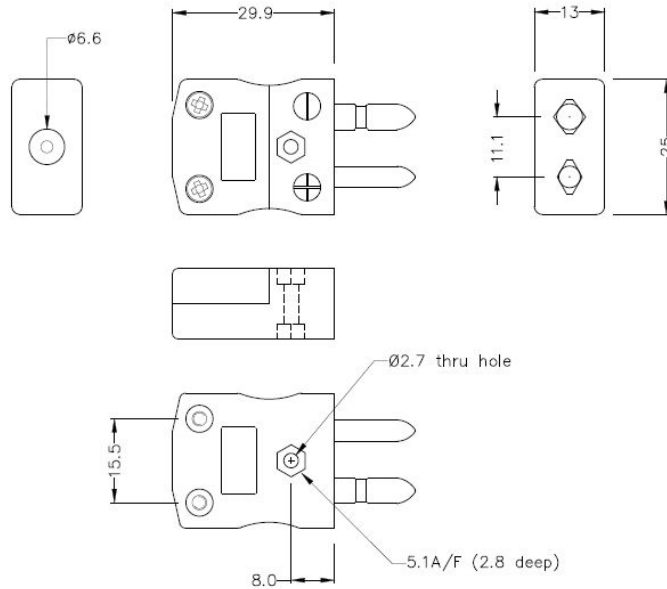

Spina del connettore termocoppia standard & presa IS-N-M-F Tipo N IEC

Standard in-line Plug
(dimensions in mm)

Standard in-line Socket
(dimensions in mm)

Labfacility are the UK's leading manufacturer of Temperature Sensors, Thermocouple Connectors and associated Temperature Instrumentation and stockings of Thermocouple Cables. The Company has been trading since 1971 and is ISO9001 accredited.

Spina del connettore termocoppia standard & presa IS-N-M-F Tipo N IEC

I contatti sono fatti da vere leghe Thermocouple. Adatto ad applicazioni industriali

Indicazioni**Specifications**

Product Code	XE-1046-001
General Description	Contacts are polarised to prevent incorrect connection
Thermocouple Type	N IEC
Connector Size	Standard
Connector Type	Plug & Socket
Colour	Pink
Min. Temperature	220°C
Pins	Solid Round Pins
+Positive Contact	Nickel / Chromium / Silicon
-Negative Contact	Nickel Silicon
Standards Met	BS EN 50212:1997. RoHS