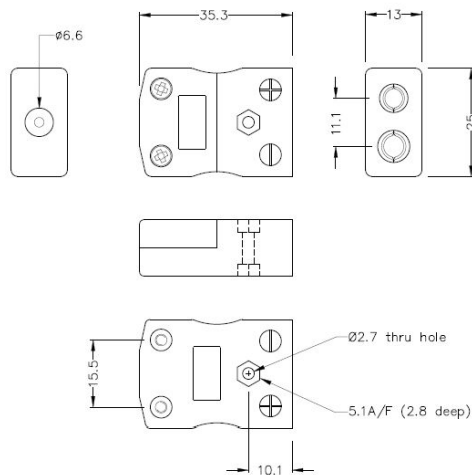

## Spina del connettore termocoppia standard & presa IS-N-M-F Tipo N IEC

**Standard in-line Plug**  
(dimensions in mm)

**Standard in-line Socket**  
(dimensions in mm)

Labfacility are the UK's leading manufacturer of Temperature Sensors, Thermocouple Connectors and associated Temperature Instrumentation and stockings of Thermocouple Cables. The Company has been trading since 1971 and is ISO9001 accredited.

**Spina del connettore termocoppia standard & presa IS-N-M-F Tipo N IEC**

I contatti sono fatti da vere leghe Thermocouple. Adatto ad applicazioni industriali

**Indicazioni****Specifications**

<b>Product Code</b>	XE-1046-001
<b>General Description</b>	Contacts are polarised to prevent incorrect connection
<b>Thermocouple Type</b>	N IEC
<b>Connector Size</b>	Standard
<b>Connector Type</b>	Plug & Socket
<b>Colour</b>	Pink
<b>Min. Temperature</b>	220°C
<b>Pins</b>	Solid Round Pins
<b>+Positive Contact</b>	Nickel / Chromium / Silicon
<b>-Negative Contact</b>	Nickel Silicon
<b>Standards Met</b>	BS EN 50212:1997. RoHS