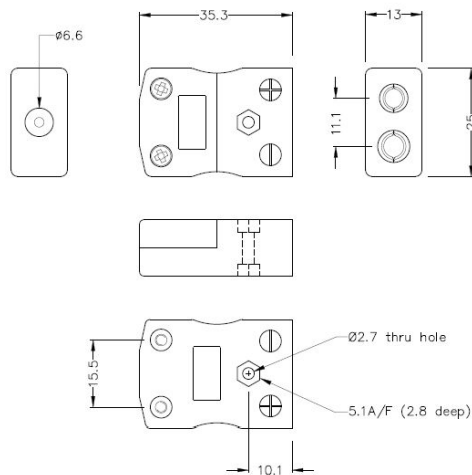

Spina del connettore termocoppia standard & presa IS-N-M-F Tipo N IEC

Standard in-line Plug
(dimensions in mm)

Standard in-line Socket
(dimensions in mm)

Labfacility are the UK's leading manufacturer of Temperature Sensors, Thermocouple Connectors and associated Temperature Instrumentation and stockings of Thermocouple Cables. The Company has been trading since 1971 and is ISO9001 accredited.

Spina del connettore termocoppia standard & presa IS-N-M-F Tipo N IEC

I contatti sono fatti da vere leghe Thermocouple. Adatto ad applicazioni industriali

Indicazioni**Specifications**

Product Code	XE-1046-001
General Description	Contacts are polarised to prevent incorrect connection
Thermocouple Type	N IEC
Connector Size	Standard
Connector Type	Plug & Socket
Colour	Pink
Min. Temperature	220°C
Pins	Solid Round Pins
+Positive Contact	Nickel / Chromium / Silicon
-Negative Contact	Nickel Silicon
Standards Met	BS EN 50212:1997. RoHS