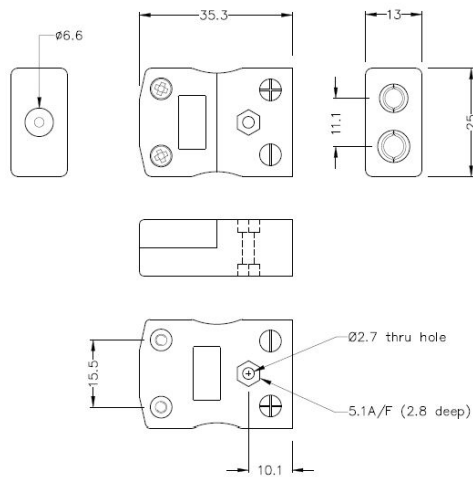

Spina del connettore termocoppia standard & presa IS-N-M-F Tipo N IEC

Standard in-line Plug
(dimensions in mm)

Standard in-line Socket
(dimensions in mm)

Labfacility are the UK's leading manufacturer of Temperature Sensors, Thermocouple Connectors and associated Temperature Instrumentation and stockings of Thermocouple Cables. The Company has been trading since 1971 and is ISO9001 accredited.

Spina del connettore termocoppia standard & presa IS-N-M-F Tipo N IEC

I contatti sono fatti da vere leghe Thermocouple. Adatto ad applicazioni industriali

Indicazioni**Specifications**

Product Code	XE-1046-001
General Description	Contacts are polarised to prevent incorrect connection
Thermocouple Type	N IEC
Connector Size	Standard
Connector Type	Plug & Socket
Colour	Pink
Min. Temperature	220°C
Pins	Solid Round Pins
+Positive Contact	Nickel / Chromium / Silicon
-Negative Contact	Nickel Silicon
Standards Met	BS EN 50212:1997. RoHS