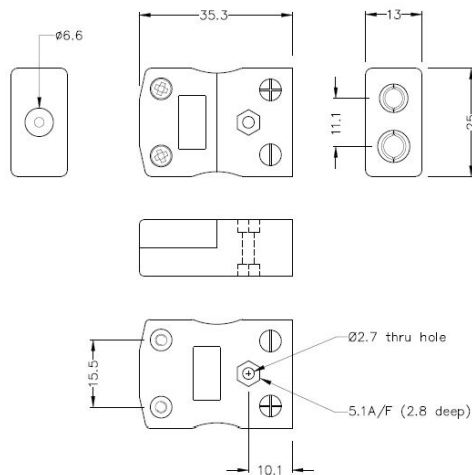

## Spina e presa standard per termocoppie connettore IS-J-M+F Tipo J IEC

**Standard in-line Plug**  
(dimensions in mm)

**Standard in-line Socket**  
(dimensions in mm)

Labfacility are the UK's leading manufacturer of Temperature Sensors, Thermocouple Connectors and associated Temperature Instrumentation and stockings of Thermocouple Cables. The Company has been trading since 1971 and is ISO9001 accredited.

**Spina e presa standard per termocoppie connettore IS-J-M+F Tipo J IEC**

I contatti sono realizzati in vere leghe di termocoppia. Adatto per applicazioni industriali

**Indicazioni****Specifications**

<b>Product Code</b>	XE-1043-001
<b>General Description</b>	Contacts are polarised to prevent incorrect connection
<b>Thermocouple Type</b>	J IEC
<b>Connector Size</b>	Standard
<b>Connector Type</b>	Plug & Socket
<b>Colour</b>	Black
<b>Max. Temperature</b>	220°C
<b>Pins</b>	Solid Round Pins
<b>+Positive Contact</b>	Iron
<b>-Negative Contact</b>	Copper Nickel
<b>Standards Met</b>	BS EN 50212:1997. RoHS
<b>Series</b>	Standard Connector