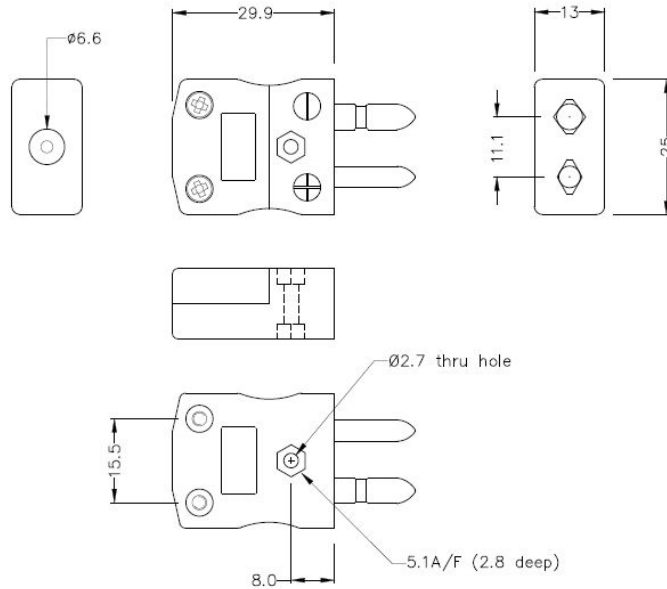

## Spina e presa standard per termocoppie connettore IS-J-M+F Tipo J IEC

**Standard in-line Plug**  
(dimensions in mm)

**Standard in-line Socket**  
(dimensions in mm)

Labfacility are the UK's leading manufacturer of Temperature Sensors, Thermocouple Connectors and associated Temperature Instrumentation and stockings of Thermocouple Cables. The Company has been trading since 1971 and is ISO9001 accredited.

**Spina e presa standard per termocoppie connettore IS-J-M+F Tipo J IEC**

I contatti sono realizzati in vere leghe di termocoppia. Adatto per applicazioni industriali

**Indicazioni****Specifications**

<b>Product Code</b>	XE-1043-001
<b>General Description</b>	Contacts are polarised to prevent incorrect connection
<b>Thermocouple Type</b>	J IEC
<b>Connector Size</b>	Standard
<b>Connector Type</b>	Plug & Socket
<b>Colour</b>	Black
<b>Max. Temperature</b>	220°C
<b>Pins</b>	Solid Round Pins
<b>+Positive Contact</b>	Iron
<b>-Negative Contact</b>	Copper Nickel
<b>Standards Met</b>	BS EN 50212:1997. RoHS
<b>Series</b>	Standard Connector