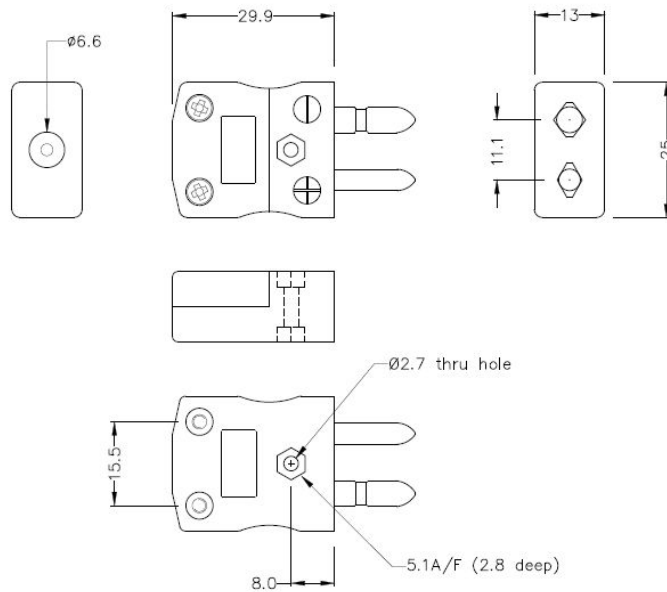

## Connettore termocoppia standard Spina e presa IS-K-M+F Tipo K IEC

**Standard in-line Plug**  
(dimensions in mm)

**Standard in-line Socket**  
(dimensions in mm)

Labfacility are the UK's leading manufacturer of Temperature Sensors, Thermocouple Connectors and associated Temperature Instrumentation and stockings of Thermocouple Cables. The Company has been trading since 1971 and is ISO9001 accredited.

**Connettore termocoppia standard Spina e presa IS-K-M+F Tipo K IEC**

I contatti sono realizzati in vere leghe di termocoppia. Adatto per applicazioni industriali

**Indicazioni****Specifications**

<b>Product Code</b>	XE-1042-001
<b>General Description</b>	Contacts are polarised to prevent incorrect connection
<b>Thermocouple Type</b>	K IEC
<b>Connector Size</b>	Standard
<b>Connector Type</b>	Plug & Socket
<b>Colour</b>	Green
<b>Max. Temperature</b>	220°C
<b>Pins</b>	Solid Round Pins
<b>+Positive Contact</b>	Nickel Chromium
<b>-Negative Contact</b>	Nickel Alloy
<b>Standards Met</b>	BS EN 50212:1997. RoHS
<b>Series</b>	Standard Connector