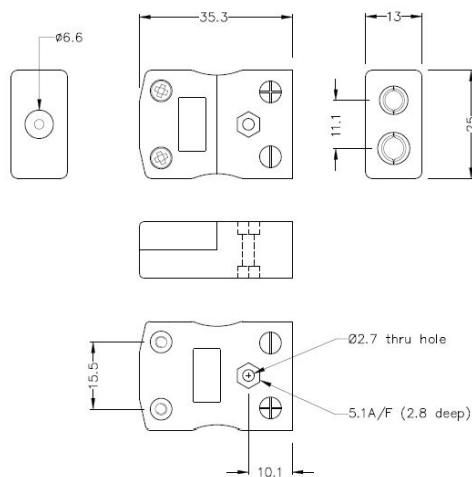

## Connettore termocoppia standard Spina e presa IS-K-M+F Tipo K IEC

**Standard in-line Plug**  
(dimensions in mm)

**Standard in-line Socket**  
(dimensions in mm)

Labfacility are the UK's leading manufacturer of Temperature Sensors, Thermocouple Connectors and associated Temperature Instrumentation and stockings of Thermocouple Cables. The Company has been trading since 1971 and is ISO9001 accredited.

**Connettore termocoppia standard Spina e presa IS-K-M+F Tipo K IEC**

I contatti sono realizzati in vere leghe di termocoppia. Adatto per applicazioni industriali

**Indicazioni****Specifications**

<b>Product Code</b>	XE-1042-001
<b>General Description</b>	Contacts are polarised to prevent incorrect connection
<b>Thermocouple Type</b>	K IEC
<b>Connector Size</b>	Standard
<b>Connector Type</b>	Plug & Socket
<b>Colour</b>	Green
<b>Max. Temperature</b>	220°C
<b>Pins</b>	Solid Round Pins
<b>+Positive Contact</b>	Nickel Chromium
<b>-Negative Contact</b>	Nickel Alloy
<b>Standards Met</b>	BS EN 50212:1997. RoHS
<b>Series</b>	Standard Connector