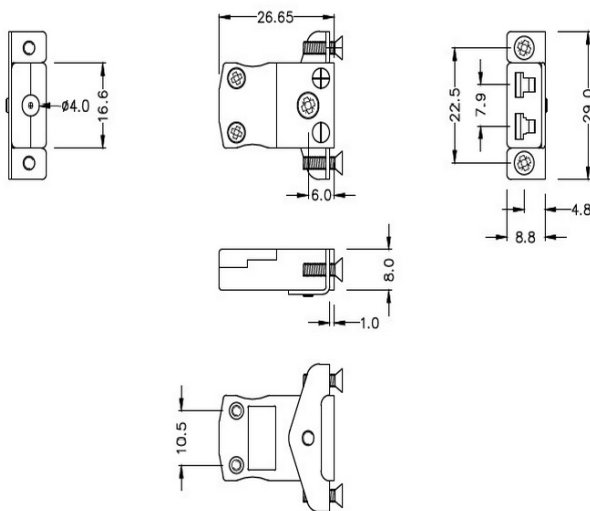

Connettore miniaturizzato per termocoppia da pannello con staffa in acciaio inossidabile IM-T-SSPF Type T IEC

Miniature in-line Socket with stainless steel mounting bracket
(dimensions in mm)

Labfacility are the UK's leading manufacturer of Temperature Sensors, Thermocouple Connectors and associated Temperature Instrumentation and stockings of Thermocouple Cables. The Company has been trading since 1971 and is ISO9001 accredited.

Connettore miniaturizzato per termocoppia da pannello con staffa in acciaio inossidabile IM-T-SSPF Type T IEC

Staffa in acciaio inossidabile montata semplicemente sul connettore. Terminali completamente chiusi con guarnizione porta cavo

Indicazioni**Specifications**

Product Code	XE-1198-001
General Description	Fully enclosed terminals with cable port seal
Thermocouple Type	T IEC
Connector Type	Socket with SS Bracket
Connector Size	Miniature
Colour	Brown
Max. Temperature	220°C
+Positive Contact	Copper
-Negative Contact	Copper Nickel
Standards Met	BS EN 50212:1997. RoHS
Series	Miniature Connector