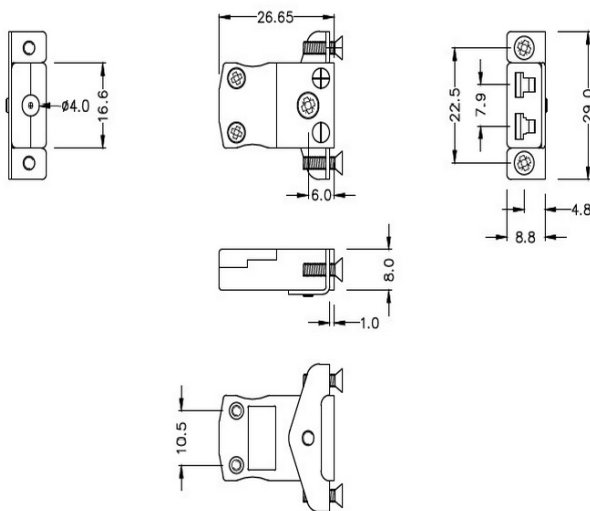

## Connettore miniaturizzato per termocoppia da pannello con staffa in acciaio inossidabile IM-J-SSPF Type J IEC

**Miniature in-line Socket with stainless steel mounting bracket**  
(dimensions in mm)

Labfacility are the UK's leading manufacturer of Temperature Sensors, Thermocouple Connectors and associated Temperature Instrumentation and stockings of Thermocouple Cables. The Company has been trading since 1971 and is ISO9001 accredited.

**Connettore miniaturizzato per termocoppia da pannello con staffa in acciaio inossidabile IM-J-SSPF Type J IEC**

Staffa in acciaio inossidabile montata semplicemente sul connettore. Terminali completamente chiusi con guarnizione porta cavo

**Indicazioni****Specifications**

<b>Product Code</b>	XE-1168-001
<b>General Description</b>	Fully enclosed terminals with cable port seal
<b>Thermocouple Type</b>	J IEC
<b>Connector Type</b>	Socket with SS Bracket
<b>Connector Size</b>	Miniature
<b>Colour</b>	Black
<b>Max. Temperature</b>	220°C
<b>+Positive Contact</b>	Iron
<b>-Negative Contact</b>	Copper Nickel
<b>Standards Met</b>	BS EN 50212:1997. RoHS