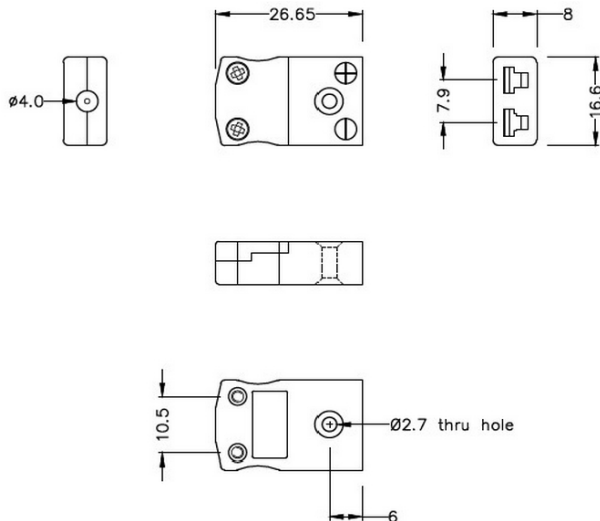

Connettore termocoppia in miniatura In-Line Socket IM-B-FS Tipo B IEC

Miniature in-line Socket
(dimensions in mm)

Labfacility are the UK's leading manufacturer of Temperature Sensors, Thermocouple Connectors and associated Temperature Instrumentation and stockings of Thermocouple Cables. The Company has been trading since 1971 and is ISO9001 accredited.

Connettore termocoppia in miniatura In-Line Socket IM-B-FS Tipo B IEC

Ideale per un uso di uso generale, tutti i contatti sono polarizzati per garantire una connessione corretta. Questi connettori accettano cavo termocoppia fino a 4 mm di diametro.

Indicazioni**Specifications**

Product Code	XE-1352-001
General Description	Ideal for general purpose use. Contacts are polarised to ensure correct connection.
Thermocouple Type	B IEC
Connector Type	Socket
Connector Size	Miniature
Colour	Grey
Max. Temperature	220°C
+Positive Contact	Copper
-Negative Contact	Copper
Standards Met	BS EN 50212:1997. RoHS