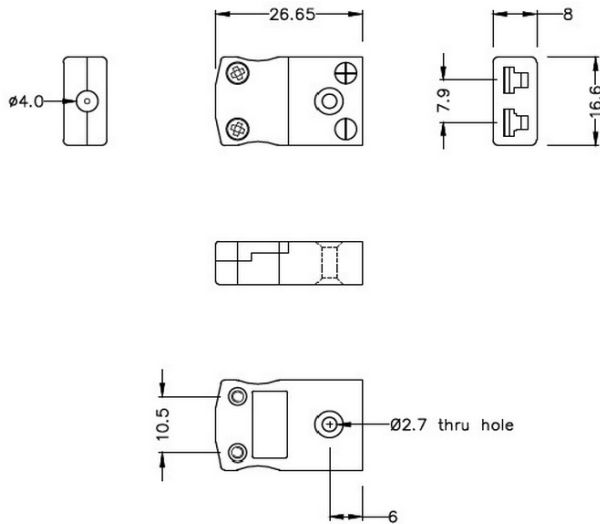

Connettore miniaturizzato per termocoppia Presa in linea IM-T-FS Tipo T IEC

Miniature in-line Socket
(dimensions in mm)

Labfacility are the UK's leading manufacturer of Temperature Sensors, Thermocouple Connectors and associated Temperature Instrumentation and stockings of Thermocouple Cables. The Company has been trading since 1971 and is ISO9001 accredited.

Connettore miniaturizzato per termocoppia Presa in linea IM-T-FS Tipo T IEC

Ideale per l'uso generico, tutti i contatti sono polarizzati per garantire una corretta connessione. Questi connettori accettano cavi a termocoppia fino a 4 mm di diametro.

Indicazioni**Specifications**

Product Code	XE-1192-001
General Description	Ideal for general purpose use. Contacts are polarised to ensure correct connection.
Thermocouple Type	T IEC
Connector Type	Socket
Connector Size	Miniature
Colour	Brown
Max. Temperature	220°C
+Positive Contact	Copper
-Negative Contact	Copper Nickel
Standards Met	BS EN 50212:1997. RoHS