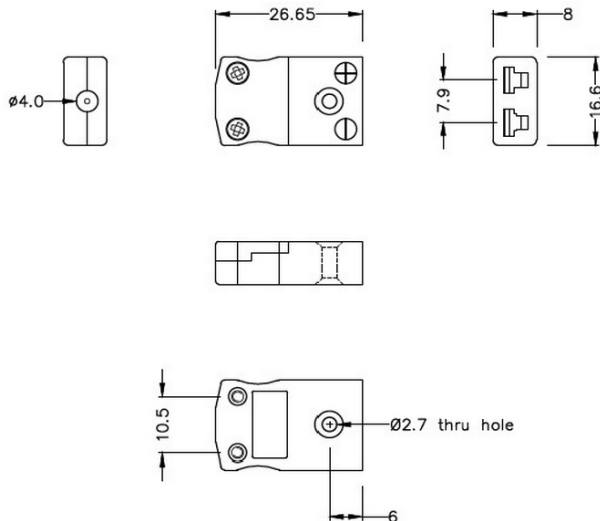

Connettore miniaturizzato per termocoppia Presa in linea IM-J-FS Tipo J IEC

Miniature in-line Socket
(dimensions in mm)

Labfacility are the UK's leading manufacturer of Temperature Sensors, Thermocouple Connectors and associated Temperature Instrumentation and stockings of Thermocouple Cables. The Company has been trading since 1971 and is ISO9001 accredited.

Connettore miniaturizzato per termocoppia Presa in linea IM-J-FS Tipo J IEC

Ideale per l'uso generico, tutti i contatti sono polarizzati per garantire una corretta connessione. Questi connettori accettano cavi a termocoppia fino a 4 mm di diametro.

Indicazioni**Specifications**

Product Code	XE-1162-001
General Description	Ideal for general purpose use. Contacts are polarised to ensure correct connection.
Thermocouple Type	J IEC
Connector Type	Socket
Connector Size	Miniature
Colour	Black
Max. Temperature	220°C
+Positive Contact	Iron
-Negative Contact	Copper Nickel
Standards Met	BS EN 50212:1997. RoHS