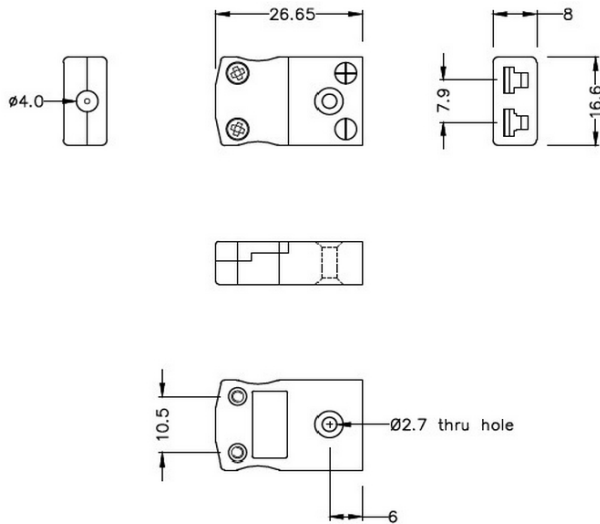

Connettore miniaturizzato per termocoppia Presa in linea IM-J-FS Tipo J IEC

Miniature in-line Socket
(dimensions in mm)

Labfacility are the UK's leading manufacturer of Temperature Sensors, Thermocouple Connectors and associated Temperature Instrumentation and stockings of Thermocouple Cables. The Company has been trading since 1971 and is ISO9001 accredited.

Connettore miniaturizzato per termocoppia Presa in linea IM-J-FS Tipo J IEC

Ideale per l'uso generico, tutti i contatti sono polarizzati per garantire una corretta connessione. Questi connettori accettano cavi a termocoppia fino a 4 mm di diametro.

Indicazioni**Specifications**

Product Code	XE-1162-001
General Description	Ideal for general purpose use. Contacts are polarised to ensure correct connection.
Thermocouple Type	J IEC
Connector Type	Socket
Connector Size	Miniature
Colour	Black
Max. Temperature	220°C
+Positive Contact	Iron
-Negative Contact	Copper Nickel
Standards Met	BS EN 50212:1997. RoHS