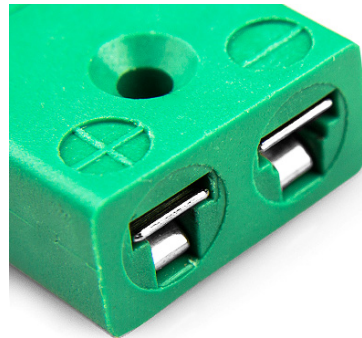

Connettore miniaturizzato per termocoppia Presa in linea IM-K-FS Tipo K IEC

Miniature in-line Socket
(dimensions in mm)

Labfacility are the UK's leading manufacturer of Temperature Sensors, Thermocouple Connectors and associated Temperature Instrumentation and stockings of Thermocouple Cables. The Company has been trading since 1971 and is ISO9001 accredited.

Connettore miniaturizzato per termocoppia Presa in linea IM-K-FS Tipo K IEC

Ideale per l'uso generico, tutti i contatti sono polarizzati per garantire una corretta connessione. Questi connettori accettano cavi a termocoppia fino a 4 mm di diametro.

Indicazioni**Specifications**

Product Code	XE-1102-001
General Description	Ideal for general purpose use. Contacts are polarised to ensure correct connection.
Thermocouple Type	K IEC
Connector Type	Socket
Connector Size	Miniature
Colour	Green
Max. Temperature	220°C
+Positive Contact	Nickel Chromium
-Negative Contact	Nickel Alloy
Standards Met	BS EN 50212:1997. RoHS