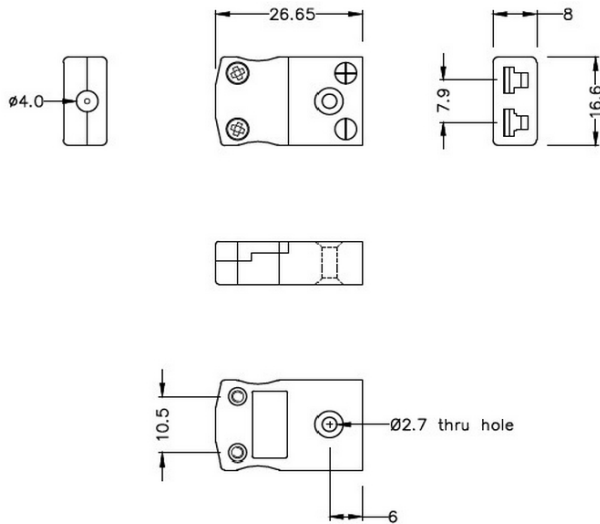

Connettore miniaturizzato per termocoppia Presa in linea IM-K-FS Tipo K IEC

Miniature in-line Socket
(dimensions in mm)

Labfacility are the UK's leading manufacturer of Temperature Sensors, Thermocouple Connectors and associated Temperature Instrumentation and stockings of Thermocouple Cables. The Company has been trading since 1971 and is ISO9001 accredited.

Connettore miniaturizzato per termocoppia Presa in linea IM-K-FS Tipo K IEC

Ideale per l'uso generico, tutti i contatti sono polarizzati per garantire una corretta connessione. Questi connettori accettano cavi a termocoppia fino a 4 mm di diametro.

Indicazioni**Specifications**

Product Code	XE-1102-001
General Description	Ideal for general purpose use. Contacts are polarised to ensure correct connection.
Thermocouple Type	K IEC
Connector Type	Socket
Connector Size	Miniature
Colour	Green
Max. Temperature	220°C
+Positive Contact	Nickel Chromium
-Negative Contact	Nickel Alloy
Standards Met	BS EN 50212:1997. RoHS