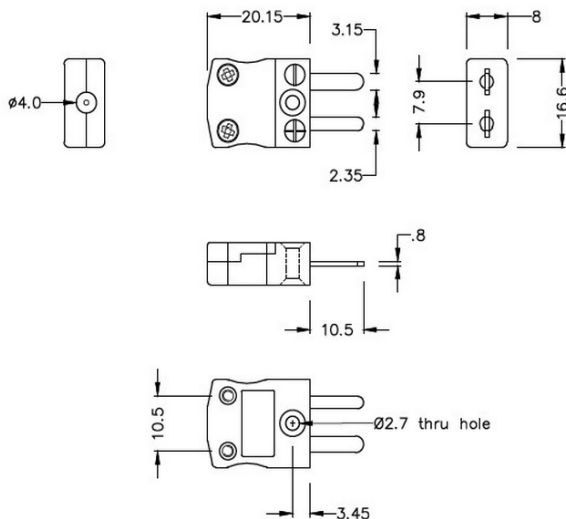

Spina connettore miniaturizzato per termocoppia IM-R/S-M Type R/S IEC

Miniature in-line Plug
(dimensions in mm)

Labfacility are the UK's leading manufacturer of Temperature Sensors, Thermocouple Connectors and associated Temperature Instrumentation and stockings of Thermocouple Cables. The Company has been trading since 1971 and is ISO9001 accredited.

Spina connettore miniaturizzato per termocoppia IM-R/S-M Type R/S IEC

Con pin piatti adatti al tipo di termocoppia e ideali per l'uso generale, tutti i contatti sono polarizzati per garantire il corretto collegamento. Questi connettori accettano cavi a termocoppia fino a 4 mm di diametro.

Indicazioni**Specifications**

Product Code	XE-1290-001
General Description	Ideal for general purpose use. Contacts are polarised to ensure correct connection.
Thermocouple Type	R/S IEC
Connector Type	Plug
Connector Size	Miniature
Colour	Orange
Max. Temperature	220°C
Pins	Flat Pins
+Positive Contact	Copper
-Negative Contact	Copper Alloy
Standards Met	BS EN 50212:1997. RoHS