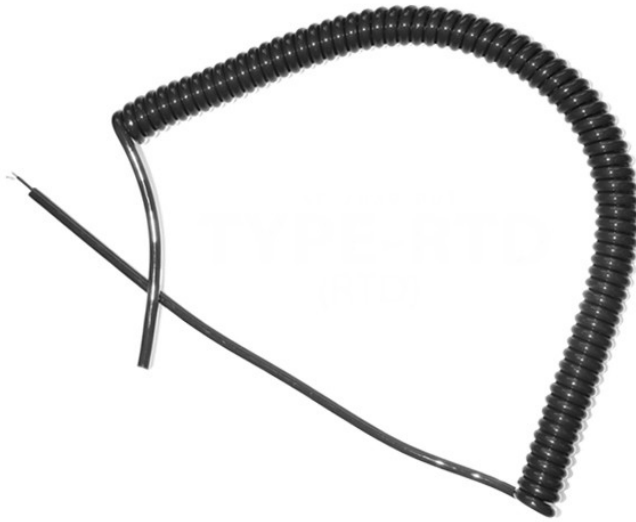

## Piombo Curly retrattile RTD

Labfacility are the UK's leading manufacturer of Temperature Sensors, Thermocouple Connectors and associated Temperature Instrumentation and stockings of Thermocouple Cables. The Company has been trading since 1971 and is ISO9001 accredited.

## Specifications

<b>General Description</b>	RTD Retractable Curly Lead
<b>Cable Length</b>	2 or 5m (when fully extended)
<b>Cable Type</b>	RTD
<b>Core / Strands</b>	2 or 4 strand available
<b>Colour</b>	Black
<b>Insulation Material</b>	Polyurethane outer
<b>Termination Type</b>	Terminated with bare tails