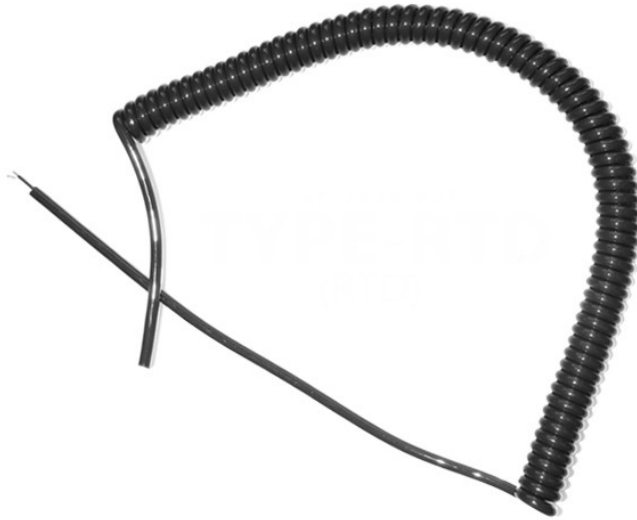

Piombo Curly retrattile RTD

Labfacility are the UK's leading manufacturer of Temperature Sensors, Thermocouple Connectors and associated Temperature Instrumentation and stockings of Thermocouple Cables. The Company has been trading since 1971 and is ISO9001 accredited.

Specifications

General Description	RTD Retractable Curly Lead
Cable Length	2 or 5m (when fully extended)
Cable Type	RTD
Core / Strands	2 or 4 strand available
Colour	Black
Insulation Material	Polyurethane outer
Termination Type	Terminated with bare tails