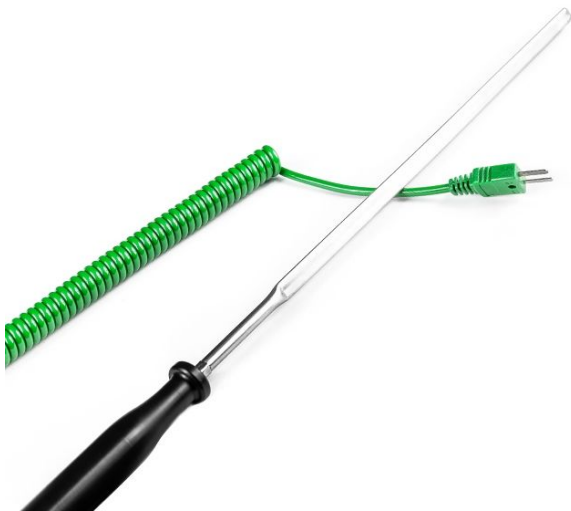

Sonda alimentare portatile tra la confezione / piatta - Tipo K IEC 4,0 mm x 140 mm

Labfacility are the UK's leading manufacturer of Temperature Sensors, Thermocouple Connectors and associated Temperature Instrumentation and stockings of Thermocouple Cables. The Company has been trading since 1971 and is ISO9001 accredited.

Stile maniglia rotonda tenuta a mano tra le sonde da imballaggio - Tipo K IEC 4.0mm x 140mm

Specifications

Product Code	XE-3848-001
General Description	Hand Held Between Pack/Flat Food Probe
Thermocouple Type	K IEC
Thermocouple Junction	Single element, grounded junction offering fast response.
Probe Diameter	4.0mm
Probe Length	140mm approximately below the handle
Cable Length	2 metre (extended)
Cable Type	Polyurethane
Cable Termination	Moulded on miniature plug
Max. Temperature	+260°C
Min. Temperature	-50°C
Standards Met	IEC 584