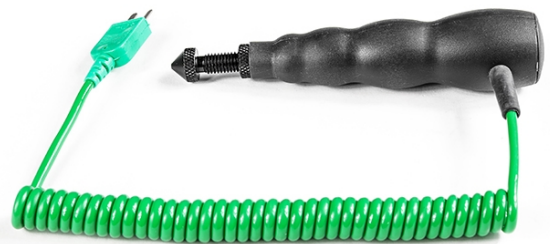

Sonda di temperatura pneumatici da corsa regolabile

Labfacility are the UK's leading manufacturer of Temperature Sensors, Thermocouple Connectors and associated Temperature Instrumentation and stockings of Thermocouple Cables. The Company has been trading since 1971 and is ISO9001 accredited.

Specifications

Product Code	XE-3892-001
General Description	This very fast response racing tyre probe has a manual depth adjustment from 1 mm to 15 mm
Sensor Type	Can be used with any type K digital thermometer with a mini input socket.
Thermocouple Type	K
Probe Diameter	1.1mm
Probe Length	manual depth adjustment from 1 mm to 15 mm
Cable Length	1m
Cable Termination	Miniature Plug
Max. Temperature	+250°C
Min. Temperature	-50°C
Features #1	Junction Type: Grounded