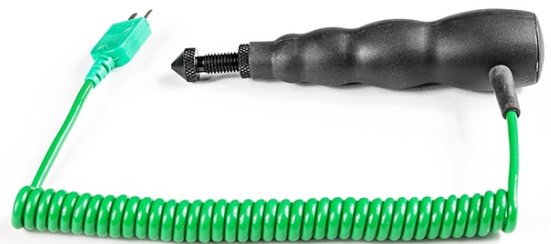

Sonda di temperatura pneumatici da corsa regolabile

Labfacility are the UK's leading manufacturer of Temperature Sensors, Thermocouple Connectors and associated Temperature Instrumentation and stockings of Thermocouple Cables. The Company has been trading since 1971 and is ISO9001 accredited.

Specifications

Product Code	XE-3892-001
General Description	This very fast response racing tyre probe has a manual depth adjustment from 1 mm to 15 mm
Sensor Type	Can be used with any type K digital thermometer with a mini input socket.
Thermocouple Type	K
Probe Diameter	1.1mm
Probe Length	manual depth adjustment from 1 mm to 15 mm
Cable Length	1m
Cable Termination	Miniature Plug
Max. Temperature	+250°C
Min. Temperature	-50°C
Features #1	Junction Type: Grounded