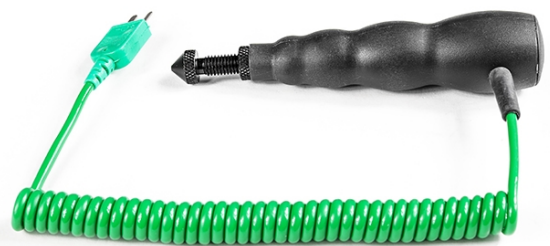

Sonda di temperatura pneumatici da corsa regolabile

Labfacility are the UK's leading manufacturer of Temperature Sensors, Thermocouple Connectors and associated Temperature Instrumentation and stockings of Thermocouple Cables. The Company has been trading since 1971 and is ISO9001 accredited.

Specifications

Product Code	XE-3892-001
General Description	This very fast response racing tyre probe has a manual depth adjustment from 1 mm to 15 mm
Sensor Type	Can be used with any type K digital thermometer with a mini input socket.
Thermocouple Type	K
Probe Diameter	1.1mm
Probe Length	manual depth adjustment from 1 mm to 15 mm
Cable Length	1m
Cable Termination	Miniature Plug
Max. Temperature	+250°C
Min. Temperature	-50°C
Features #1	Junction Type: Grounded