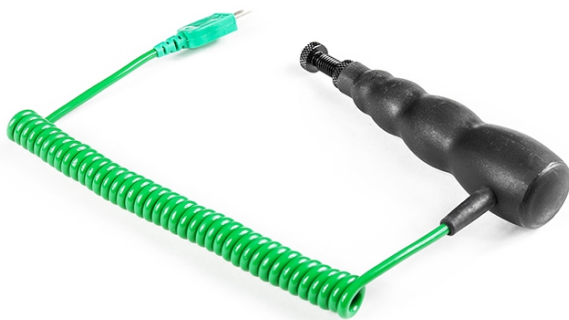

Sonda di temperatura pneumatici da corsa regolabile

Labfacility are the UK's leading manufacturer of Temperature Sensors, Thermocouple Connectors and associated Temperature Instrumentation and stockings of Thermocouple Cables. The Company has been trading since 1971 and is ISO9001 accredited.

Specifications

Product Code	XE-3892-001
General Description	This very fast response racing tyre probe has a manual depth adjustment from 1 mm to 15 mm
Sensor Type	Can be used with any type K digital thermometer with a mini input socket.
Thermocouple Type	K
Probe Diameter	1.1mm
Probe Length	manual depth adjustment from 1 mm to 15 mm
Cable Length	1m
Cable Termination	Miniature Plug
Max. Temperature	+250°C
Min. Temperature	-50°C
Features #1	Junction Type: Grounded