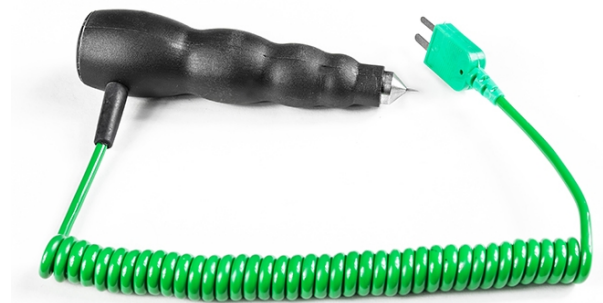

Sonda Temperatura Pneumatici Gara Fissa

Labfacility are the UK's leading manufacturer of Temperature Sensors, Thermocouple Connectors and associated Temperature Instrumentation and stockings of Thermocouple Cables. The Company has been trading since 1971 and is ISO9001 accredited.

Specifications

Product Code	XE-3891-001
General Description	Can be used with any digital thermometer with a type k mini input socket
Sensor Type	Fast response fixed racing tyre probe with a max depth of six millimetres
Thermocouple Type	K
Calibration	IEC
Probe Length	max depth of 6mm
Cable Length	1m
Cable Termination	Miniature Plug
Max. Temperature	+250°C
Min. Temperature	-50°C
Features #1	Junction Type: Grounded