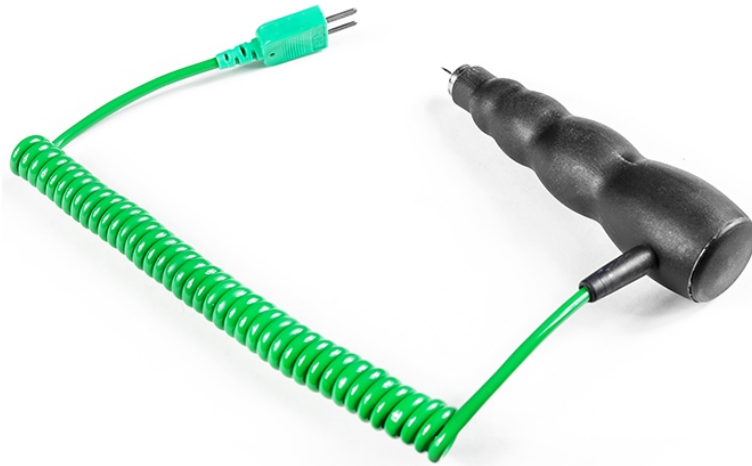

Sonda Temperatura Pneumatici Gara Fissa

Labfacility are the UK's leading manufacturer of Temperature Sensors, Thermocouple Connectors and associated Temperature Instrumentation and stockings of Thermocouple Cables. The Company has been trading since 1971 and is ISO9001 accredited.

Specifications

Product Code	XE-3891-001
General Description	Can be used with any digital thermometer with a type k mini input socket
Sensor Type	Fast response fixed racing tyre probe with a max depth of six millimetres
Thermocouple Type	K
Calibration	IEC
Probe Length	max depth of 6mm
Cable Length	1m
Cable Termination	Miniature Plug
Max. Temperature	+250°C
Min. Temperature	-50°C
Features #1	Junction Type: Grounded