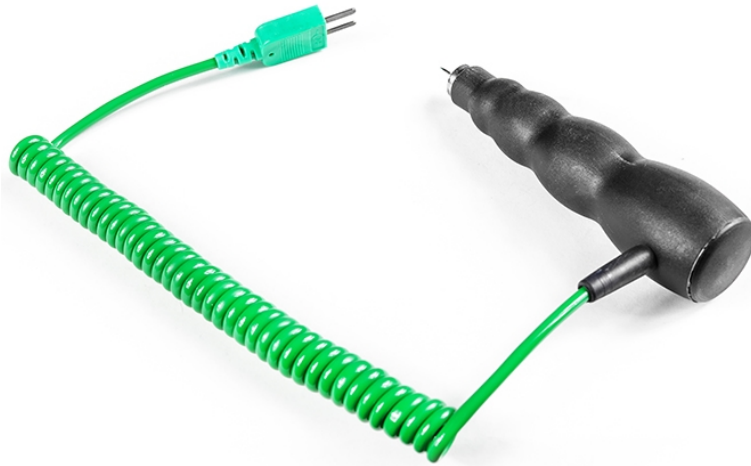

Sonda Temperatura Pneumatici Gara Fissa

Labfacility are the UK's leading manufacturer of Temperature Sensors, Thermocouple Connectors and associated Temperature Instrumentation and stockings of Thermocouple Cables. The Company has been trading since 1971 and is ISO9001 accredited.

Specifications

Product Code	XE-3891-001
General Description	Can be used with any digital thermometer with a type k mini input socket
Sensor Type	Fast response fixed racing tyre probe with a max depth of six millimetres
Thermocouple Type	K
Calibration	IEC
Probe Length	max depth of 6mm
Cable Length	1m
Cable Termination	Miniature Plug
Max. Temperature	+250°C
Min. Temperature	-50°C
Features #1	Junction Type: Grounded