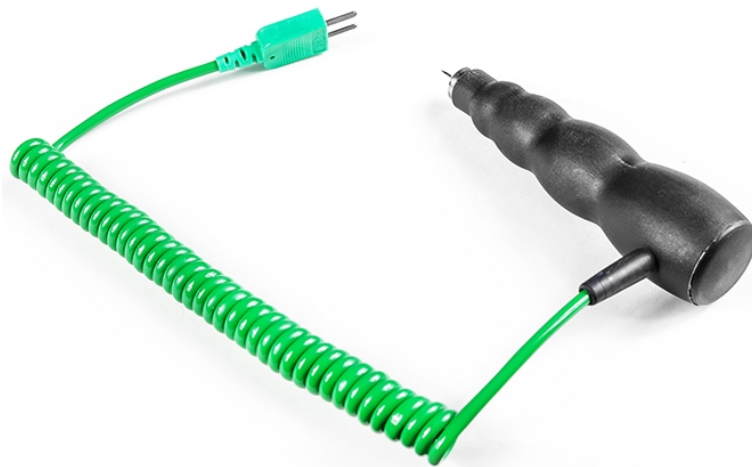

Sonda Temperatura Pneumatici Gara Fissa

Labfacility are the UK's leading manufacturer of Temperature Sensors, Thermocouple Connectors and associated Temperature Instrumentation and stockings of Thermocouple Cables. The Company has been trading since 1971 and is ISO9001 accredited.

Specifications

Product Code	XE-3891-001
General Description	Can be used with any digital thermometer with a type k mini input socket
Sensor Type	Fast response fixed racing tyre probe with a max depth of six millimetres
Thermocouple Type	K
Calibration	IEC
Probe Length	max depth of 6mm
Cable Length	1m
Cable Termination	Miniature Plug
Max. Temperature	+250°C
Min. Temperature	-50°C
Features #1	Junction Type: Grounded