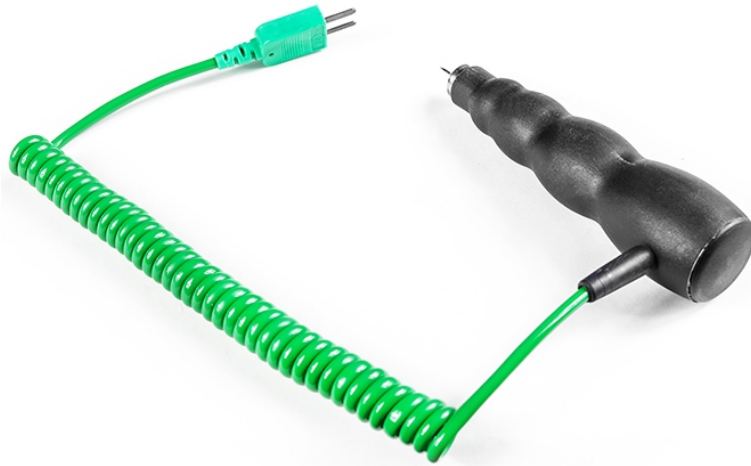

## Sonda fissa per temperatura dei pneumatici da corsa

Labfacility are the UK's leading manufacturer of Temperature Sensors, Thermocouple Connectors and associated Temperature Instrumentation and stockings of Thermocouple Cables. The Company has been trading since 1971 and is ISO9001 accredited.

## Specifications

<b>Product Code</b>	XE-3891-001
<b>General Description</b>	Can be used with any digital thermometer with a type k mini input socket
<b>Sensor Type</b>	Fast response fixed racing tyre probe with a max depth of six millimetres
<b>Thermocouple Type</b>	K
<b>Calibration</b>	IEC
<b>Probe Length</b>	max depth of 6mm
<b>Cable Length</b>	1m
<b>Cable Termination</b>	Miniature Plug
<b>Max. Temperature</b>	+250°C
<b>Min. Temperature</b>	-50°C
<b>Features #1</b>	Junction Type: Grounded