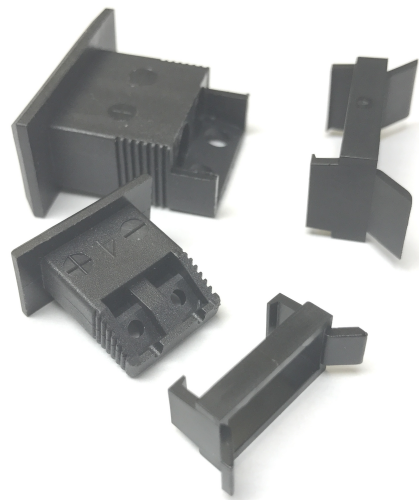

## Prese di tranciatura del pannello

Labfacility are the UK's leading manufacturer of Temperature Sensors, Thermocouple Connectors and associated Temperature Instrumentation and stockings of Thermocouple Cables. The Company has been trading since 1971 and is ISO9001 accredited.

Utilizzato per oscurare il ritaglio del pannello inutilizzato, disponibile per pannelli miniaturizzati che utilizzano prese per pannelli in stile (FF).

## Specifications

<b>General Description</b>	Used for blanking off unused panel cut-outs
<b>Connector Type</b>	FF
<b>Colour</b>	Black
<b>Sizes</b>	Miniature