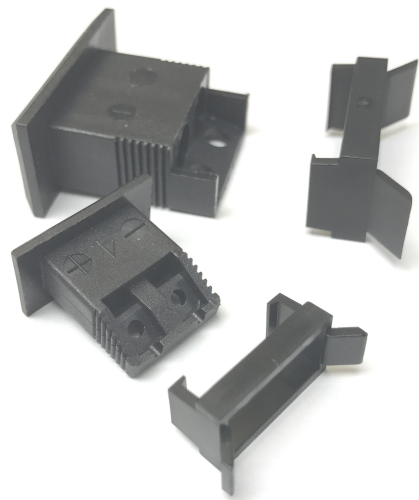

Prese di tranciatura del pannello

Labfacility are the UK's leading manufacturer of Temperature Sensors, Thermocouple Connectors and associated Temperature Instrumentation and stockings of Thermocouple Cables. The Company has been trading since 1971 and is ISO9001 accredited.

Utilizzato per oscurare il ritaglio del pannello inutilizzato, disponibile per pannelli miniaturizzati che utilizzano prese per pannelli in stile (FF).

Specifications

General Description	Used for blanking off unused panel cut-outs
Connector Type	FF
Colour	Black
Sizes	Miniature