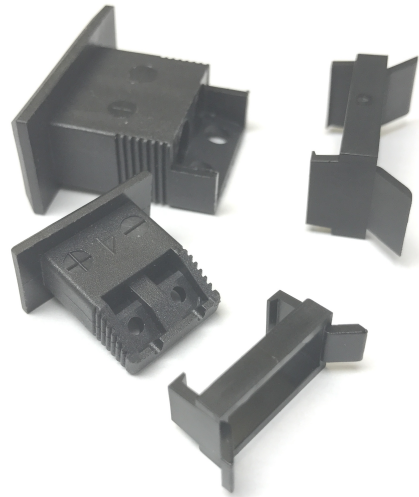

## Prese di tranciatura del pannello

Labfacility are the UK's leading manufacturer of Temperature Sensors, Thermocouple Connectors and associated Temperature Instrumentation and stockings of Thermocouple Cables. The Company has been trading since 1971 and is ISO9001 accredited.

Utilizzato per oscurare il ritaglio del pannello inutilizzato, disponibile per pannelli miniaturizzati che utilizzano prese per pannelli in stile (FF).

## Specifications

<b>General Description</b>	Used for blanking off unused panel cut-outs
<b>Connector Type</b>	FF
<b>Colour</b>	Black
<b>Sizes</b>	Miniature