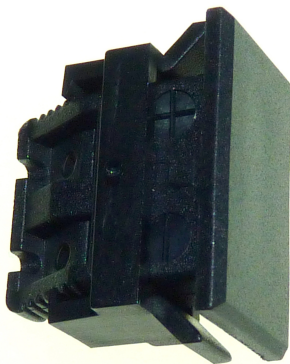

Prese di tranciatura del pannello

Labfacility are the UK's leading manufacturer of Temperature Sensors, Thermocouple Connectors and associated Temperature Instrumentation and stockings of Thermocouple Cables. The Company has been trading since 1971 and is ISO9001 accredited.

Utilizzato per oscurare il ritaglio del pannello inutilizzato, disponibile per pannelli miniaturizzati che utilizzano prese per pannelli in stile (FF).

Specifications

General Description	Used for blanking off unused panel cut-outs
Connector Type	FF
Colour	Black
Sizes	Miniature