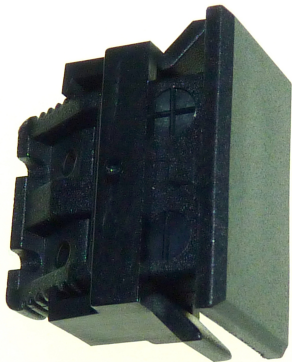

Prese di tranciatura del pannello

Labfacility are the UK's leading manufacturer of Temperature Sensors, Thermocouple Connectors and associated Temperature Instrumentation and stockings of Thermocouple Cables. The Company has been trading since 1971 and is ISO9001 accredited.

Utilizzato per oscurare il ritaglio del pannello inutilizzato, disponibile per pannelli miniaturizzati che utilizzano prese per pannelli in stile (FF).

Specifications

General Description	Used for blanking off unused panel cut-outs
Connector Type	FF
Colour	Black
Sizes	Miniature