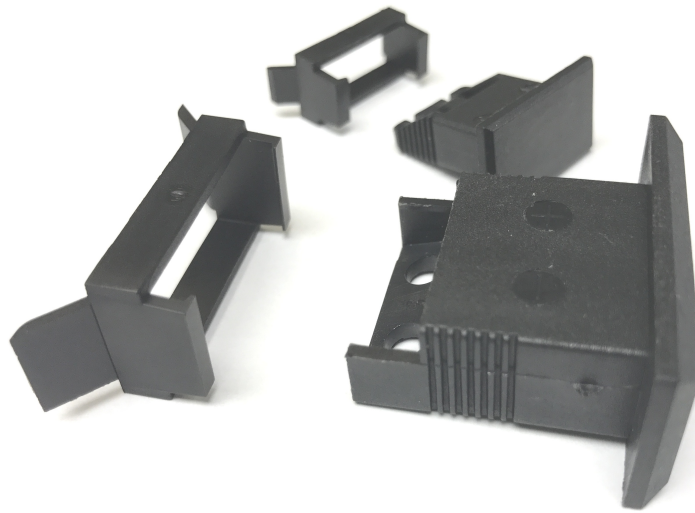

Prese di tranciatura del pannello

Labfacility are the UK's leading manufacturer of Temperature Sensors, Thermocouple Connectors and associated Temperature Instrumentation and stockings of Thermocouple Cables. The Company has been trading since 1971 and is ISO9001 accredited.

Utilizzato per oscurare il ritaglio del pannello inutilizzato, disponibile per pannelli miniaturizzati che utilizzano prese per pannelli in stile (FF).

Specifications

General Description	Used for blanking off unused panel cut-outs
Connector Type	FF
Colour	Black
Sizes	Miniature