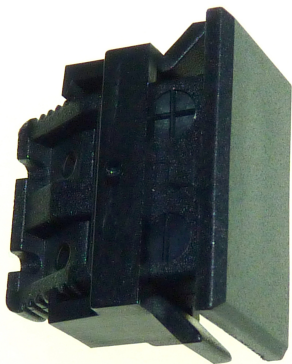

## Prese di tranciatura del pannello

Labfacility are the UK's leading manufacturer of Temperature Sensors, Thermocouple Connectors and associated Temperature Instrumentation and stockings of Thermocouple Cables. The Company has been trading since 1971 and is ISO9001 accredited.

Utilizzato per oscurare il ritaglio del pannello inutilizzato, disponibile per pannelli miniaturizzati che utilizzano prese per pannelli in stile (FF).

## Specifications

<b>General Description</b>	Used for blanking off unused panel cut-outs
<b>Connector Type</b>	FF
<b>Colour</b>	Black
<b>Sizes</b>	Miniature