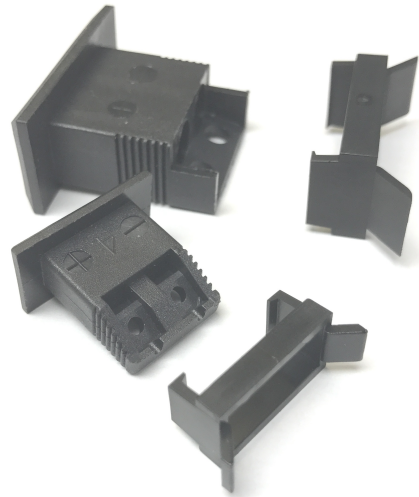

Prese di tranciatura del pannello

Labfacility are the UK's leading manufacturer of Temperature Sensors, Thermocouple Connectors and associated Temperature Instrumentation and stockings of Thermocouple Cables. The Company has been trading since 1971 and is ISO9001 accredited.

Utilizzato per oscurare il ritaglio del pannello inutilizzato, disponibile per pannelli miniaturizzati che utilizzano prese per pannelli in stile (FF).

Specifications

General Description	Used for blanking off unused panel cut-outs
Connector Type	FF
Colour	Black
Sizes	Miniature