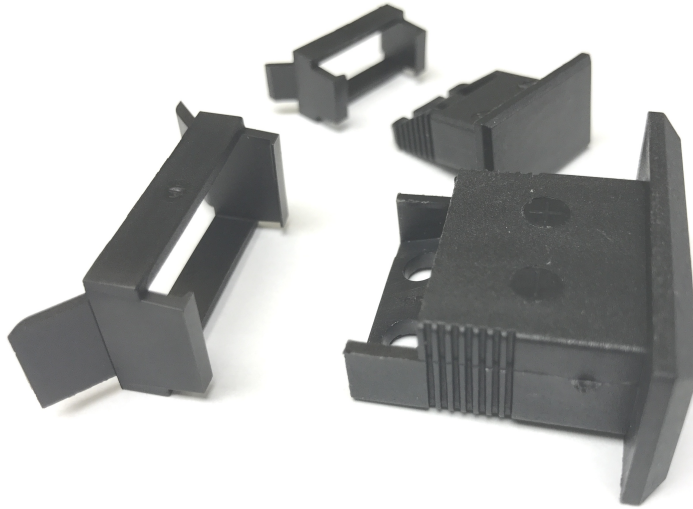

Prese di tranciatura del pannello

Labfacility are the UK's leading manufacturer of Temperature Sensors, Thermocouple Connectors and associated Temperature Instrumentation and stockings of Thermocouple Cables. The Company has been trading since 1971 and is ISO9001 accredited.

Utilizzato per oscurare il ritaglio del pannello inutilizzato, disponibile per pannelli miniaturizzati che utilizzano prese per pannelli in stile (FF).

Specifications

General Description	Used for blanking off unused panel cut-outs
Connector Type	FF
Colour	Black
Sizes	Miniature