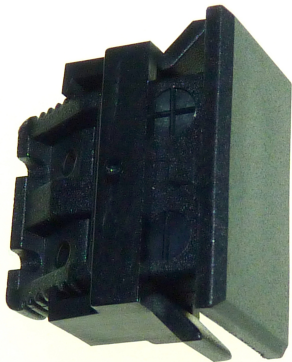

## Prese di tranciatura del pannello

Labfacility are the UK's leading manufacturer of Temperature Sensors, Thermocouple Connectors and associated Temperature Instrumentation and stockings of Thermocouple Cables. The Company has been trading since 1971 and is ISO9001 accredited.

Utilizzato per oscurare il ritaglio del pannello inutilizzato, disponibile per pannelli miniaturizzati che utilizzano prese per pannelli in stile (FF).

## Specifications

<b>General Description</b>	Used for blanking off unused panel cut-outs
<b>Connector Type</b>	FF
<b>Colour</b>	Black
<b>Sizes</b>	Miniature