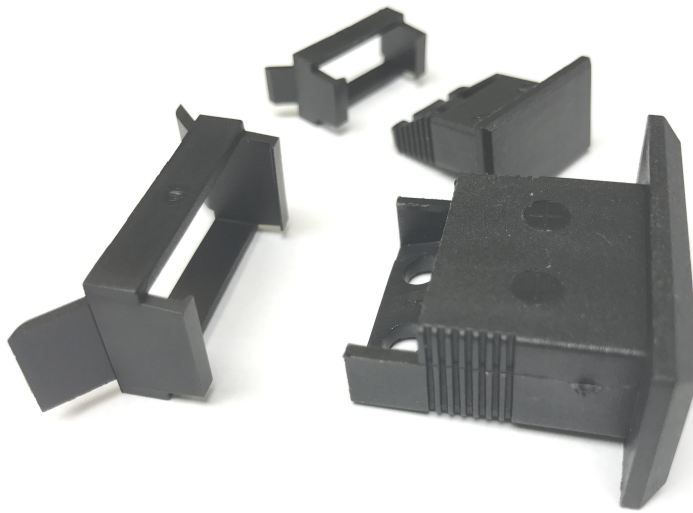

## Prese di tranciatura del pannello

Labfacility are the UK's leading manufacturer of Temperature Sensors, Thermocouple Connectors and associated Temperature Instrumentation and stockings of Thermocouple Cables. The Company has been trading since 1971 and is ISO9001 accredited.

Utilizzato per oscurare il ritaglio del pannello inutilizzato, disponibile per pannelli miniaturizzati che utilizzano prese per pannelli in stile (FF).

## Specifications

<b>General Description</b>	Used for blanking off unused panel cut-outs
<b>Connector Type</b>	FF
<b>Colour</b>	Black
<b>Sizes</b>	Miniature