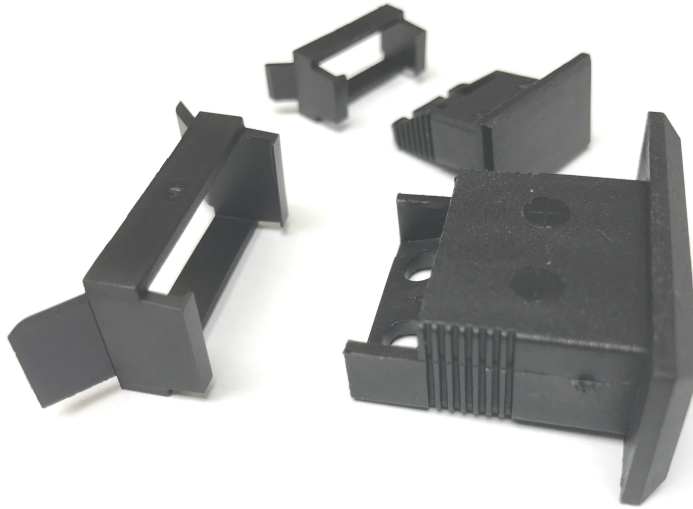

## Prese di tranciatura del pannello

Labfacility are the UK's leading manufacturer of Temperature Sensors, Thermocouple Connectors and associated Temperature Instrumentation and stockings of Thermocouple Cables. The Company has been trading since 1971 and is ISO9001 accredited.

Utilizzato per oscurare il ritaglio del pannello inutilizzato, disponibile per pannelli miniaturizzati che utilizzano prese per pannelli in stile (FF).

## Specifications

<b>General Description</b>	Used for blanking off unused panel cut-outs
<b>Connector Type</b>	FF
<b>Colour</b>	Black
<b>Sizes</b>	Miniature