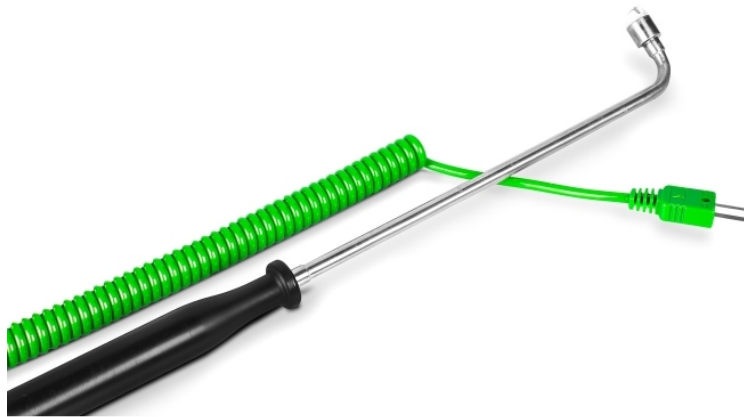

Superficie ad angolo retto IEC di tipo K

Labfacility are the UK's leading manufacturer of Temperature Sensors, Thermocouple Connectors and associated Temperature Instrumentation and stockings of Thermocouple Cables. The Company has been trading since 1971 and is ISO9001 accredited.

Guaina in acciaio inox con manico stampato e 2 metri di prolunga a spirale terminata in un tappo a termocoppia miniaturizzato.

Specifications

Product Code	XE-3819-001
General Description	Surface temperature fast response thermocouple
Sensor Type	Right angled Probe
Thermocouple Type	K
Calibration	IEC
Cable Length	2m
Cable Termination	Fitted Plug
Max. Temperature	+900°C
Dimensions	Probe O12mm Tip x 40mm Hot Leg and O6mm x 180mm Cold Leg. Coiled element diameter 7mm
Tip	Ceramic Tip, Coiled Element