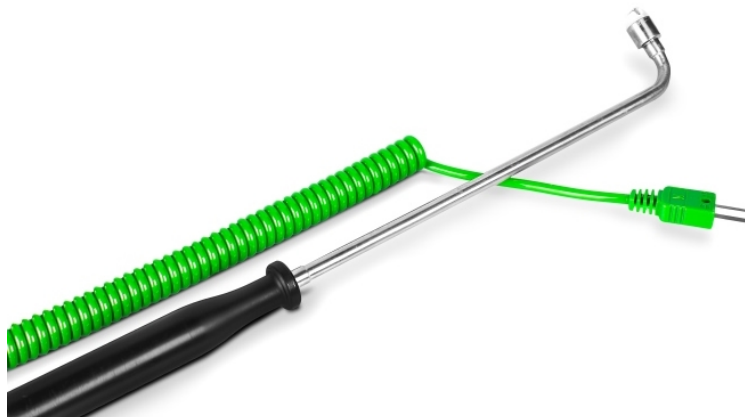

Superficie ad angolo retto IEC di tipo K

Labfacility are the UK's leading manufacturer of Temperature Sensors, Thermocouple Connectors and associated Temperature Instrumentation and stockings of Thermocouple Cables. The Company has been trading since 1971 and is ISO9001 accredited.

Guaina in acciaio inox con manico stampato e 2 metri di prolunga a spirale terminata in un tappo a termocoppia miniaturizzato.

Specifications

Product Code	XE-3819-001
General Description	Surface temperature fast response thermocouple
Sensor Type	Right angled Probe
Thermocouple Type	K
Calibration	IEC
Cable Length	2m
Cable Termination	Fitted Plug
Max. Temperature	+900°C
Dimensions	Probe O12mm Tip x 40mm Hot Leg and O6mm x 180mm Cold Leg. Coiled element diameter 7mm
Tip	Ceramic Tip, Coiled Element
Series	Handheld Probe