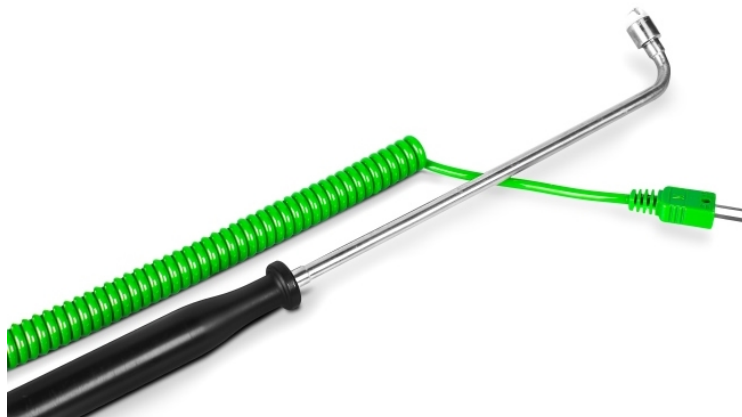

## Superficie ad angolo retto IEC di tipo K

Labfacility are the UK's leading manufacturer of Temperature Sensors, Thermocouple Connectors and associated Temperature Instrumentation and stockings of Thermocouple Cables. The Company has been trading since 1971 and is ISO9001 accredited.

Guaina in acciaio inox con manico stampato e 2 metri di prolunga a spirale terminata in un tappo a termocoppia miniaturizzato.

## Specifications

<b>Product Code</b>	XE-3819-001
<b>General Description</b>	Surface temperature fast response thermocouple
<b>Sensor Type</b>	Right angled Probe
<b>Thermocouple Type</b>	K
<b>Calibration</b>	IEC
<b>Cable Length</b>	2m
<b>Cable Termination</b>	Fitted Plug
<b>Max. Temperature</b>	+900°C
<b>Dimensions</b>	Probe O12mm Tip x 40mm Hot Leg and O6mm x 180mm Cold Leg. Coiled element diameter 7mm
<b>Tip</b>	Ceramic Tip, Coiled Element
<b>Series</b>	Handheld Probe