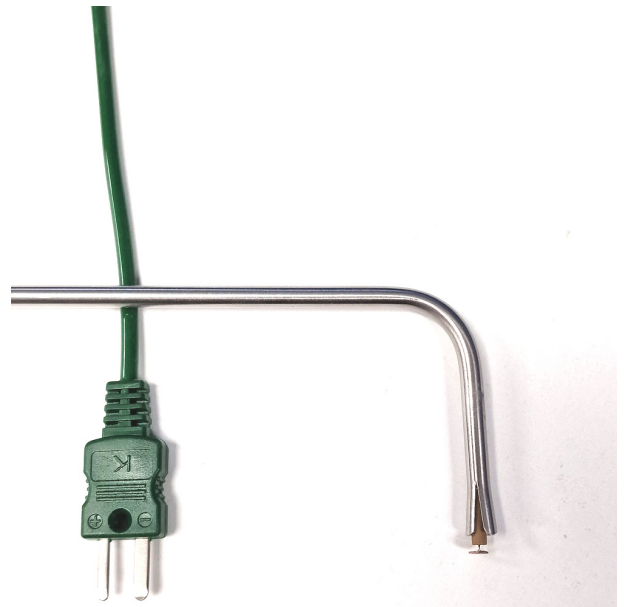

Tipo K IEC ad angolo retto - Punta a disco in rame

Labfacility are the UK's leading manufacturer of Temperature Sensors, Thermocouple Connectors and associated Temperature Instrumentation and stockings of Thermocouple Cables. The Company has been trading since 1971 and is ISO9001 accredited.

Guaina in acciaio inox con impugnatura stampata e 2 metri di cavo di prolunga a spirale terminato con una spina per termocoppia in miniatura.

Specifications

Product Code	XE-3817-001
General Description	Surface temperature spring loaded thermocouple with right angled probe and copper disc tip
Thermocouple Type	K
Calibration	IEC
Cable Length	2m
Cable Termination	Fitted Plug
Max. Temperature	+600°C
Dimensions	Probe O8mm(17mmL) Tip x 60mm Hot Leg and O6mm x 180mm Cold Leg with O4.5mm copper disc.