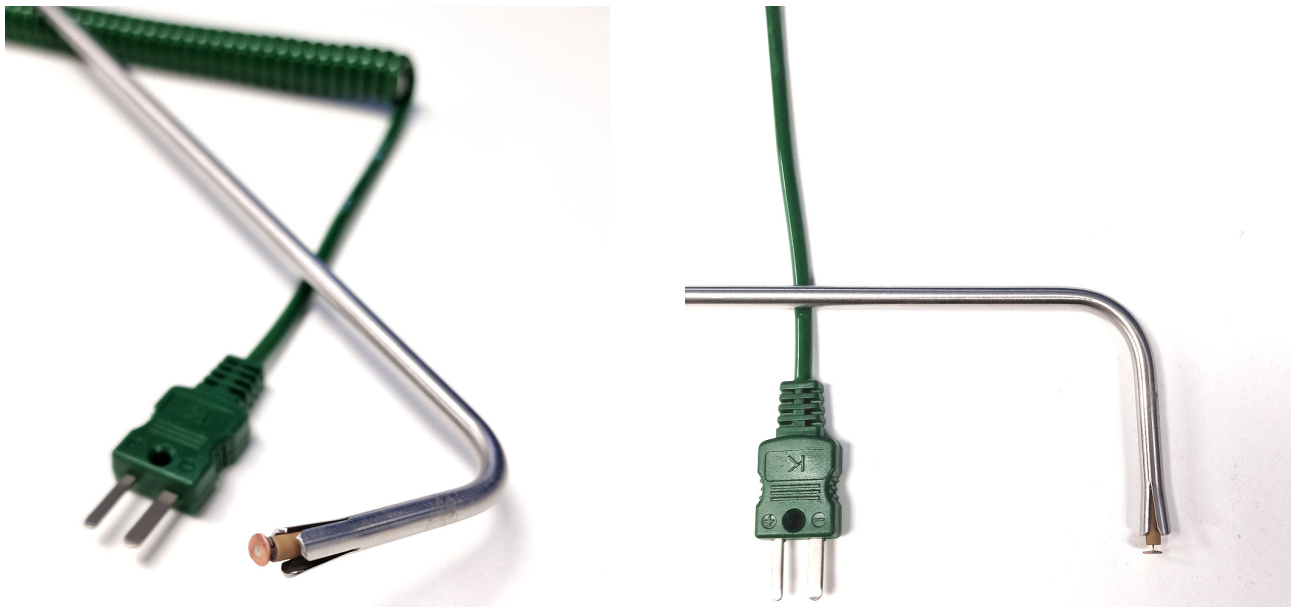

Tipo K IEC ad angolo retto - Punta a disco in rame

Labfacility are the UK's leading manufacturer of Temperature Sensors, Thermocouple Connectors and associated Temperature Instrumentation and stockings of Thermocouple Cables. The Company has been trading since 1971 and is ISO9001 accredited.

Guaina in acciaio inox con impugnatura stampata e 2 metri di cavo di prolunga a spirale terminato con una spina per termocoppia in miniatura.

Specifications

Product Code	XE-3817-001
General Description	Surface temperature spring loaded thermocouple with right angled probe and copper disc tip
Thermocouple Type	K
Calibration	IEC
Cable Length	2m
Cable Termination	Fitted Plug
Max. Temperature	+600°C
Dimensions	Probe O8mm(17mmL) Tip x 60mm Hot Leg and O6mm x 180mm Cold Leg with O4.5mm copper disc.