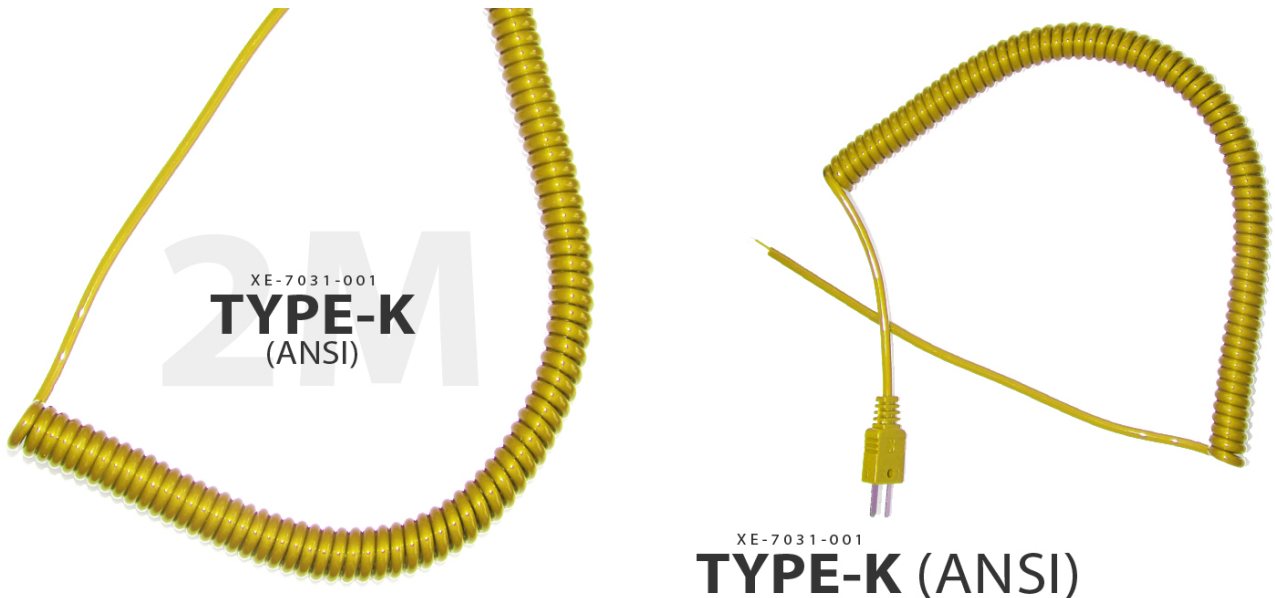

## Tipo K Cavo termocoppia retrattile (ANSI)

Labfacility are the UK's leading manufacturer of Temperature Sensors, Thermocouple Connectors and associated Temperature Instrumentation and stockings of Thermocouple Cables. The Company has been trading since 1971 and is ISO9001 accredited.

Disponibile nel tipo K

Colore codificato in ANSI

2 metri di lunghezza quando completamente esteso

Terminato con una spina in miniatura montata

Poliuretano esterno

## Specifications

<b>Product Code</b>	XE-7031-001
<b>Cable Length</b>	2M fully extended
<b>Cable Type</b>	Polyurethane outer
<b>Connector Type</b>	Thermocouple Plug
<b>Connector Size</b>	Miniature
<b>Colour</b>	Yellow
<b>Standards Met</b>	Colour code (cores & jacket) to ANSI MC96.1
<b>Thermocouple Type</b>	K
<b>Termination Type</b>	Miniature Thermocouple Plug